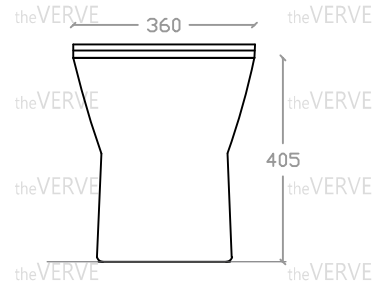

## theVERVE PILDOOR VW 1002

Rimless Back To Wall WC Suite

Size : L625mm x W360mm x H405mm

P Trap: 180mm

S Trap: 8" P-S (B212-6) - 125mm

10" P-S (B212-10) - 150mm

12" P-S (B212-12) - 195mm

Top view

Side view

Front view

\*ALL MEASUREMENT ARE CORRECT AS PER DATE OF MEASUREMENT

\*ALL DIMENSION TOLERANCE  $\pm 10$ mm

\*WEIGHT TOLERANCE  $\pm 5\%$

Measurement By:	Victor	Verified By:		Prepared By:	Victor
	02.09.2025				10.11.2025