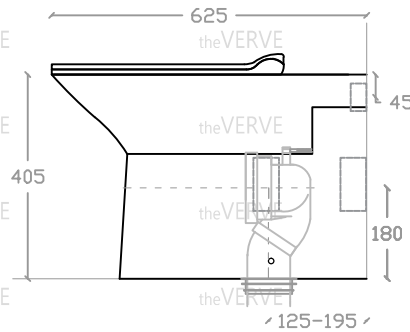

## theVERVE PILDOOR VW 1002

Rimless Back To Wall WC Suite

Size : L625mm x W360mm x H405mm

P Trap: 180mm

S Trap: 8" P-S (B212-6) - 125mm

10" P-S (B212-10) - 150mm

12" P-S (B212-12) - 195mm

Top view

Side view

Front view

\*ALL MEASUREMENT ARE CORRECT AS PER DATE OF MEASUREMENT

\*ALL DIMENSION TOLERANCE  $\pm 10$ mm

\*WEIGHT TOLERANCE  $\pm 5\%$

Measurement By:	Victor	Verified By:		Prepared By:	Victor
	02.09.2025				10.11.2025