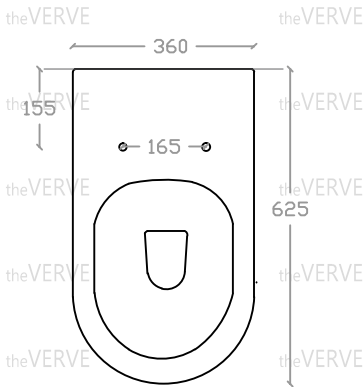

## theVERVE PILDOOR VW 1002

Rimless Back To Wall WC Suite

Size : L625mm x W360mm x H405mm

P Trap: 180mm

S Trap: 8" P-S (B212-6) - 125mm

10" P-S (B212-10) - 150mm

12" P-S (B212-12) - 195mm

Top view

Side view

Front view

\*ALL MEASUREMENT ARE CORRECT AS PER DATE OF MEASUREMENT

\*ALL DIMENSION TOLERANCE  $\pm 10$ mm

\*WEIGHT TOLERANCE  $\pm 5\%$

Measurement By:	Victor	Verified By:		Prepared By:	Victor
	02.09.2025				10.11.2025