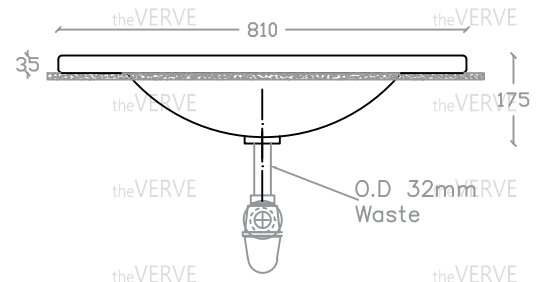

theVERVE TANITO VC 2045

Countertop Basin

Basin : L465mm x W810mm x H175mm

Top view

Side view

Front view

*ALL MEASUREMENT ARE CORRECT AS PER DATE OF MEASUREMENT

*ALL DIMENSION TOLERANCE $\pm 10\text{mm}$

*WEIGHT TOLERANCE $\pm 5\%$

Measurement By:	To be Confirmed	Verified By:		Prepared By:	Victor
					09.10.2025

theVERVE
COLLEZIONE DI LUSO