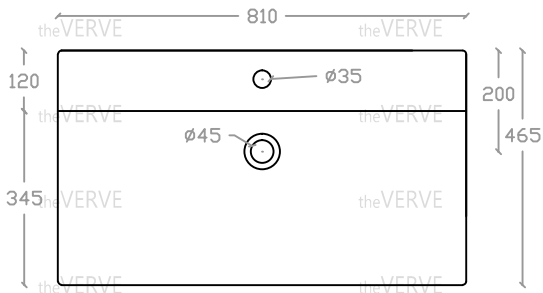

theVERVE TANITO VC 2045

Countertop Basin

Basin : L465mm x W810mm x H175mm

Top view

Side view

Front view

*ALL MEASUREMENT ARE CORRECT AS PER DATE OF MEASUREMENT

*ALL DIMENSION TOLERANCE $\pm 10\text{mm}$

*WEIGHT TOLERANCE $\pm 5\%$

Measurement By:	To be Confirmed	Verified By:		Prepared By:	Victor
					09.10.2025

theVERVE
COLLEZIONE DI LUSO