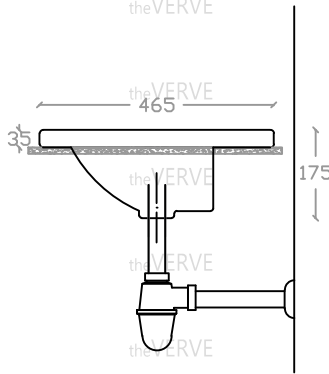

theVERVE TANITO VC 2045

Countertop Basin

Basin : L465mm x W810mm x H175mm

Top view

Side view

Front view

*ALL MEASUREMENT ARE CORRECT AS PER DATE OF MEASUREMENT

*ALL DIMENSION TOLERANCE $\pm 10\text{mm}$

*WEIGHT TOLERANCE $\pm 5\%$

Measurement By:	To be Confirmed	Verified By:		Prepared By:	Victor
					09.10.2025

theVERVE
COLLEZIONE DI LUSO