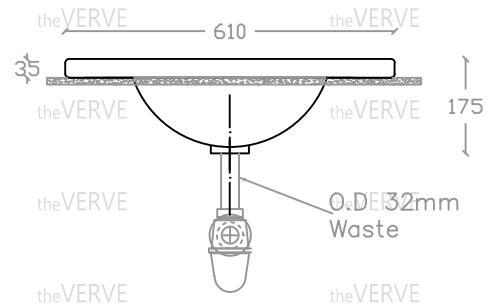

theVERVE TANITO VC 2035

Countertop Basin

Basin : L465mm x W610mm x H175mm

Top view

Side view

Front view

- *ALL MEASUREMENT ARE CORRECT AS PER DATE OF MEASUREMENT
- *ALL DIMENSION TOLERANCE ± 10 mm
- *WEIGHT TOLERANCE $\pm 5\%$

Measurement By:	To be Confirmed	Verified By:		Prepared By:	Victor
					09.10.2025

the **VERVE**
COLLEZIONE DI LUSO