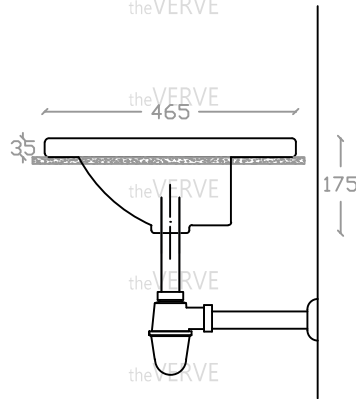

theVERVE TANITO VC 2035

Countertop Basin

Basin : L465mm x W610mm x H175mm

Top view

Side view

Front view

- *ALL MEASUREMENT ARE CORRECT AS PER DATE OF MEASUREMENT
- *ALL DIMENSION TOLERANCE ± 10 mm
- *WEIGHT TOLERANCE $\pm 5\%$

Measurement By:	To be Confirmed	Verified By:		Prepared By:	Victor
					09.10.2025

the **VERVE**
COLLEZIONE DI LUSO