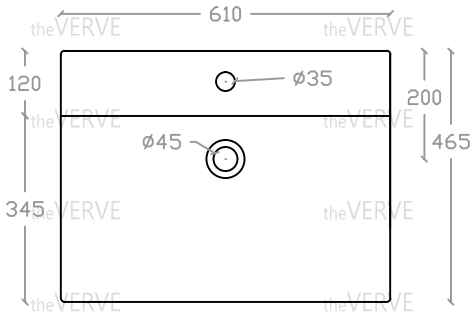

theVERVE TANITO VC 2035

Countertop Basin

Basin : L465mm x W610mm x H175mm

Top view

Side view

Front view

- *ALL MEASUREMENT ARE CORRECT AS PER DATE OF MEASUREMENT
- *ALL DIMENSION TOLERANCE ± 10 mm
- *WEIGHT TOLERANCE $\pm 5\%$