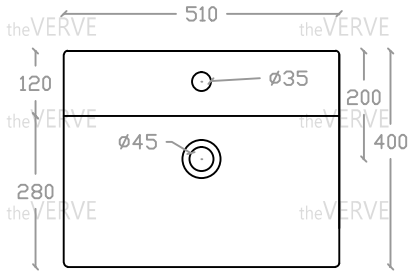

theVERVE TANITO VC 2025

Countertop Basin

Basin : L400mm x W510mm x H175mm

Top view

Side view

Front view

*ALL MEASUREMENT ARE CORRECT AS PER DATE OF MEASUREMENT
 *ALL DIMENSION TOLERANCE ± 10 mm
 *WEIGHT TOLERANCE $\pm 5\%$