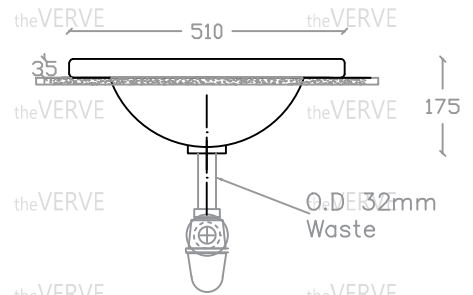

theVERVE TANITO VC 2025

Countertop Basin

Basin : L400mm x W510mm x H175mm

Top view

Side view

Front view

*ALL MEASUREMENT ARE CORRECT AS PER DATE OF MEASUREMENT
 *ALL DIMENSION TOLERANCE ± 10 mm
 *WEIGHT TOLERANCE $\pm 5\%$

Measurement By:	To be Confirmed	Verified By:		Prepared By:	Victor
					09.10.2025

theVERVE
 COLLEZIONE DI LUSO