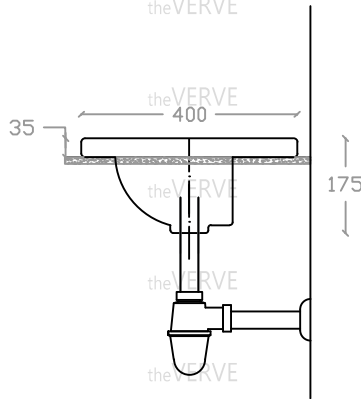

theVERVE TANITO VC 2025

Countertop Basin

Basin : L400mm x W510mm x H175mm

Top view

Side view

Front view

*ALL MEASUREMENT ARE CORRECT AS PER DATE OF MEASUREMENT
 *ALL DIMENSION TOLERANCE ± 10 mm
 *WEIGHT TOLERANCE $\pm 5\%$

Measurement By:	To be Confirmed	Verified By:		Prepared By:	Victor
					09.10.2025

theVERVE
 COLLEZIONE DI LUSO