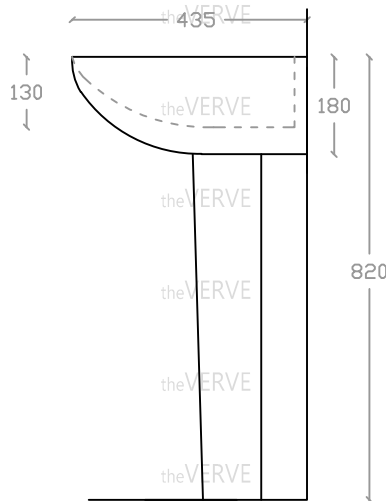

## theVERVE ADESSO VB 2038 / VP 2038 F

Wall Hung Basin

Basin : L435mm x W530mm x H820mm

Top view

Side view

Front view

- \*ALL MEASUREMENT ARE CORRECT AS PER DATE OF MEASUREMENT
- \*ALL DIMENSION TOLERANCE  $\pm 10\text{mm}$
- \*WEIGHT TOLERANCE  $\pm 5\%$

Measurement By:	Hui Yu & Rebekah	Verified By:	Ms Chen	Prepared By:	Victor
	16.02.2023		16.02.2023		21.07.2025

theVERVE  
COLLEZIONE DI LUSSO