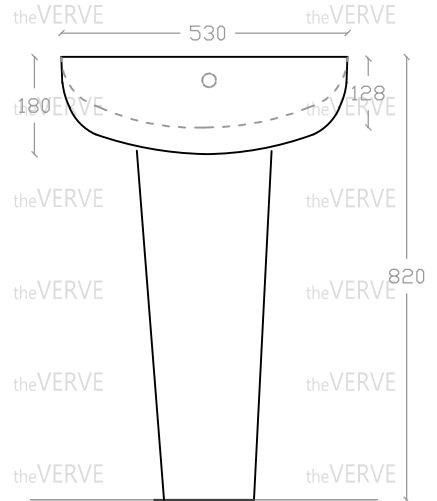

## theVERVE ADESSO VB 2038 / VP 2038 F

Wall Hung Basin

Basin : L435mm x W530mm x H820mm

Top view

Side view

Front view

- \*ALL MEASUREMENT ARE CORRECT AS PER DATE OF MEASUREMENT
- \*ALL DIMENSION TOLERANCE  $\pm 10\text{mm}$
- \*WEIGHT TOLERANCE  $\pm 5\%$