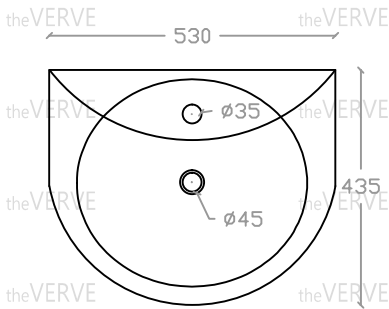

## theVERVE ADESSO VB 2038 / VP 2038 F

Wall Hung Basin

Basin : L435mm x W530mm x H820mm

Top view

Side view

Front view

- \*ALL MEASUREMENT ARE CORRECT AS PER DATE OF MEASUREMENT
- \*ALL DIMENSION TOLERANCE  $\pm 10\text{mm}$
- \*WEIGHT TOLERANCE  $\pm 5\%$