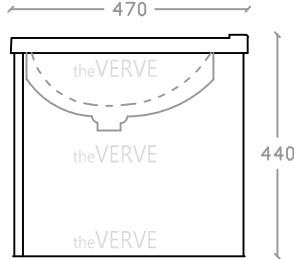

theVERVE ADESSO VA 2228

Cabinet Basin

Basin : L470mm x W605mm x H440mm

Mirror: L110mm x W550mm x H600mm

Top view

Side view

Front view

Measurement By:	To be Confirmed	Verified By:		Prepared By:	Victor
					10.10.2025