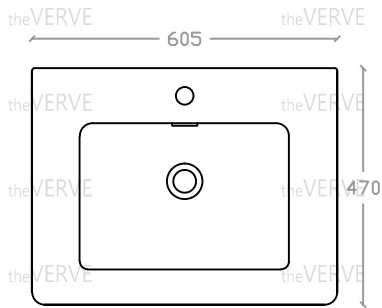

theVERVE ADESSO VA 2228

Cabinet Basin

Basin : L470mm x W605mm x H440mm

Mirror: L110mm x W550mm x H600mm

Top view

Side view

Front view

Measurement By:	To be Confirmed	Verified By:		Prepared By:	Victor
					10.10.2025