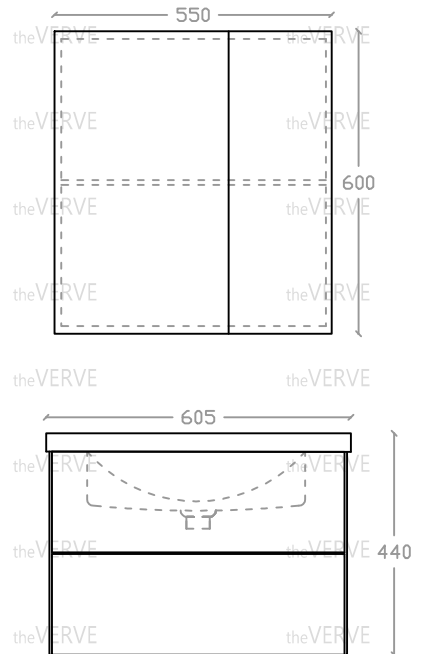

theVERVE ADESSO VA 2228

Cabinet Basin

Basin : L470mm x W605mm x H440mm

Mirror: L110mm x W550mm x H600mm

Top view

Side view

Front view

Measurement By:	To be Confirmed	Verified By:		Prepared By:	Victor
					10.10.2025