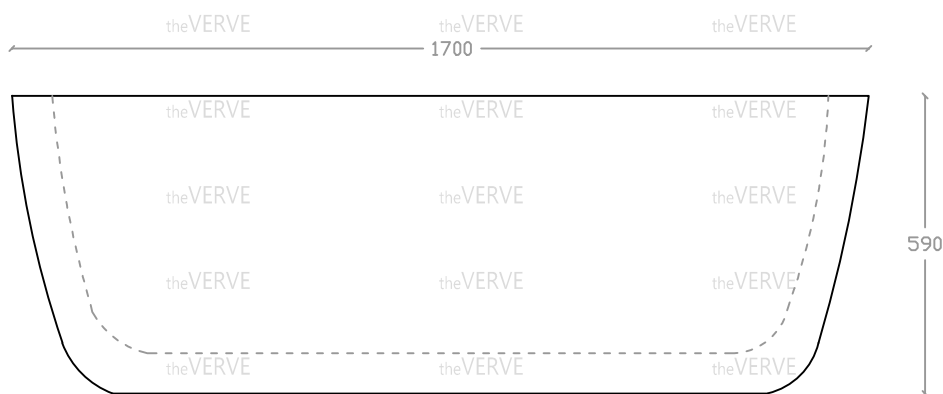

theVERVE TB-104

Bathtub with Drain & Stainless Steel Frame

Size : L800mm x W1700mm x H590mm

Top view

Front view

*ALL MEASUREMENT ARE CORRECT AS PER DATE OF MEASUREMENT

*ALL DIMENSION TOLERANCE ± 10 mm

*WEIGHT TOLERANCE $\pm 5\%$

Measurement By:		Verified By:		Prepared By: Victor
				18.09.2025