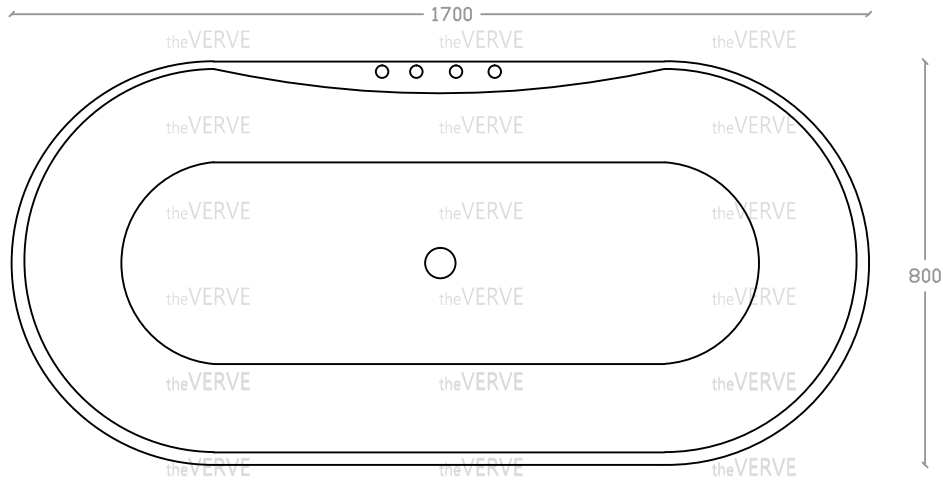

theVERVE TB-104

Bathtub with Drain & Stainless Steel Frame

Size : L800mm x W1700mm x H590mm

Top view

Front view

*ALL MEASUREMENT ARE CORRECT AS PER DATE OF MEASUREMENT

*ALL DIMENSION TOLERANCE ± 10 mm

*WEIGHT TOLERANCE $\pm 5\%$

Measurement By:		Verified By:		Prepared By: Victor
				18.09.2025