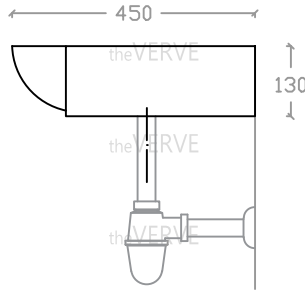

# theVERVE SOLANGE VB 2016

Wall Hung Basin

Basin : L450mm x W750mm x H130mm

Top view

Side view

Front view

- \*ALL MEASUREMENT ARE CORRECT AS PER DATE OF MEASUREMENT
- \*ALL DIMENSION TOLERANCE  $\pm 10$ mm
- \*WEIGHT TOLERANCE  $\pm 5\%$

Measurement By:	To be confirmed	Verified By:		Prepared By:	Victor
					03.09.2025