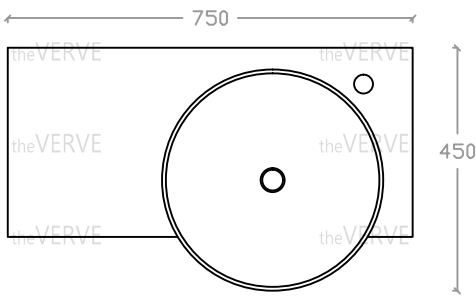

# theVERVE SOLANGE VB 2016

Wall Hung Basin

Basin : L450mm x W750mm x H130mm

Top view

Side view

Front view

- \*ALL MEASUREMENT ARE CORRECT AS PER DATE OF MEASUREMENT
- \*ALL DIMENSION TOLERANCE  $\pm 10$ mm
- \*WEIGHT TOLERANCE  $\pm 5\%$