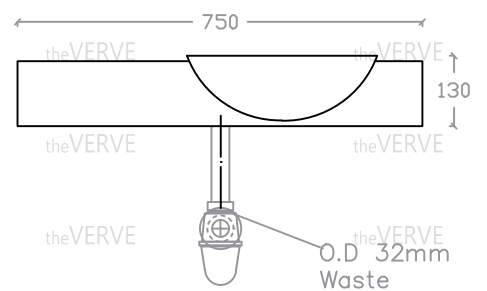

# theVERVE SOLANGE VB 2016

Wall Hung Basin

Basin : L450mm x W750mm x H130mm

Top view

Side view

Front view

- \*ALL MEASUREMENT ARE CORRECT AS PER DATE OF MEASUREMENT
- \*ALL DIMENSION TOLERANCE  $\pm 10$ mm
- \*WEIGHT TOLERANCE  $\pm 5\%$

Measurement By:	To be confirmed	Verified By:		Prepared By:	Victor
					03.09.2025