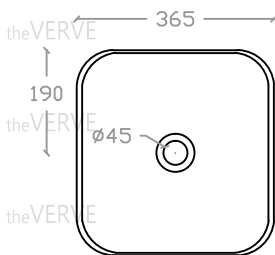

theVERVE CARTYA VA 2114

Art Vanity Basin

Basin : L380mm x W380mm x H235mm

Top view

Side view

Front view

*ALL MEASUREMENT ARE CORRECT AS PER DATE OF MEASUREMENT

*ALL DIMENSION TOLERANCE $\pm 10\text{mm}$

*WEIGHT TOLERANCE $\pm 5\%$

Measurement By:	Victor	Verified By:		Prepared By:	Victor
	15.07.2025				08.08.2025

the **VERVE**
COLLEZIONE DI LUSO