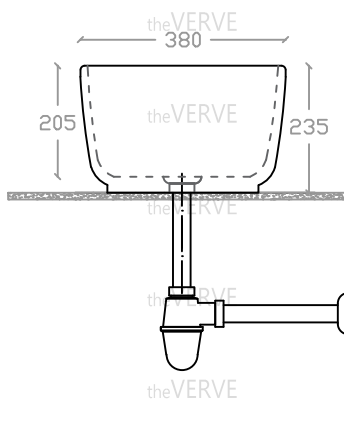

theVERVE CARTYA VA 2114

Art Vanity Basin

Basin : L380mm x W380mm x H235mm

Top view

Side view

Front view

*ALL MEASUREMENT ARE CORRECT AS PER DATE OF MEASUREMENT

*ALL DIMENSION TOLERANCE $\pm 10\text{mm}$

*WEIGHT TOLERANCE $\pm 5\%$

Measurement By:	Victor	Verified By:		Prepared By:	Victor
	15.07.2025				08.08.2025

the **VERVE**
COLLEZIONE DI LUSO