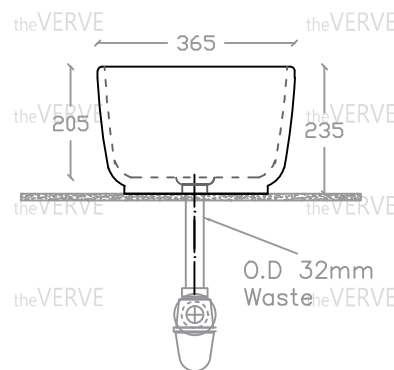

theVERVE CARTYA VA 2114

Art Vanity Basin

Basin : L380mm x W380mm x H235mm

Top view

Side view

Front view

*ALL MEASUREMENT ARE CORRECT AS PER DATE OF MEASUREMENT

*ALL DIMENSION TOLERANCE $\pm 10\text{mm}$

*WEIGHT TOLERANCE $\pm 5\%$

Measurement By:	Victor	Verified By:		Prepared By:	Victor
	15.07.2025				08.08.2025

the **VERVE**
COLLEZIONE DI LUSO