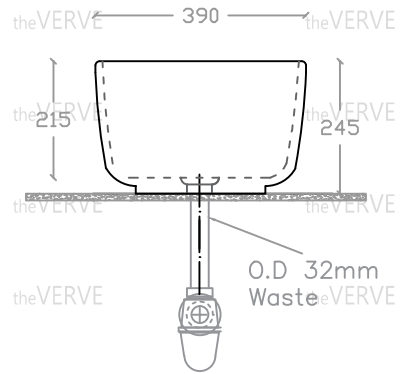

theVERVE CARTYA VA 2104

Art Vanity Basin

Basin : L390mm x W390mm x H245mm

Top view

Side view

Front view

*ALL MEASUREMENT ARE CORRECT AS PER DATE OF MEASUREMENT

*ALL DIMENSION TOLERANCE $\pm 10\text{mm}$

*WEIGHT TOLERANCE $\pm 5\%$

Measurement By:	Victor	Verified By:		Prepared By:	Victor
	15.07.2025				08.08.2025

the **VERVE**
COLLEZIONE DI LUSO