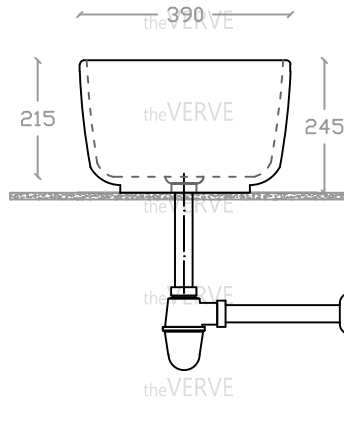

theVERVE CARTYA VA 2104

Art Vanity Basin

Basin : L390mm x W390mm x H245mm

Top view

Side view

Front view

*ALL MEASUREMENT ARE CORRECT AS PER DATE OF MEASUREMENT

*ALL DIMENSION TOLERANCE $\pm 10\text{mm}$

*WEIGHT TOLERANCE $\pm 5\%$

Measurement By:	Victor	Verified By:		Prepared By:	Victor
	15.07.2025				08.08.2025

the **VERVE**
COLLEZIONE DI LUSO