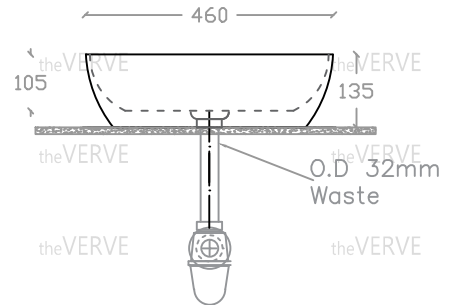

theVERVE VIM VA 2051

Art Vanity Basin

Basin : L330mm x W460mm x H135mm

Top view

Side view

Front view

- *ALL MEASUREMENT ARE CORRECT AS PER DATE OF MEASUREMENT
- *ALL DIMENSION TOLERANCE $\pm 10\text{mm}$
- *WEIGHT TOLERANCE $\pm 5\%$

Measurement By:	Victor	Verified By:		Prepared By:	Victor
	18.02.2025				10.07.2025

the **VERVE**
COLLEZIONE DI LUSO