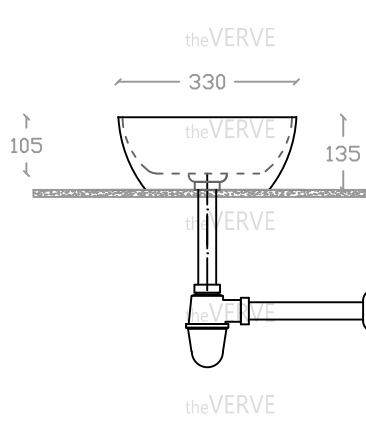

theVERVE VIM VA 2051

Art Vanity Basin

Basin : L330mm x W460mm x H135mm

Top view

Side view

Front view

- *ALL MEASUREMENT ARE CORRECT AS PER DATE OF MEASUREMENT
- *ALL DIMENSION TOLERANCE $\pm 10\text{mm}$
- *WEIGHT TOLERANCE $\pm 5\%$

Measurement By:	Victor	Verified By:		Prepared By:	Victor
	18.02.2025				10.07.2025

the **VERVE**
COLLEZIONE DI LUSO