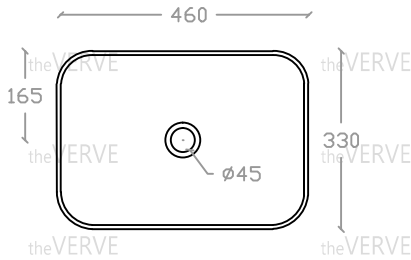

theVERVE VIM VA 2051

Art Vanity Basin

Basin : L330mm x W460mm x H135mm

Top view

Side view

Front view

- *ALL MEASUREMENT ARE CORRECT AS PER DATE OF MEASUREMENT
- *ALL DIMENSION TOLERANCE $\pm 10\text{mm}$
- *WEIGHT TOLERANCE $\pm 5\%$

Measurement By:	Victor	Verified By:		Prepared By:	Victor
	18.02.2025				10.07.2025

the **VERVE**
COLLEZIONE DI LUSO