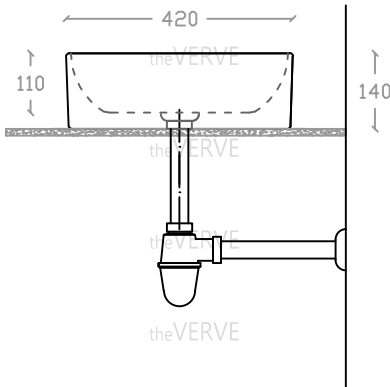

# theVERVE VIM VA 2041

Art Vanity Basin

Basin : L420mm x W420mm x H140mm

420

Top view

Side view

Front view

- \*ALL MEASUREMENT ARE CORRECT AS PER DATE OF MEASUREMENT
- \*ALL DIMENSION TOLERANCE  $\pm 10$ mm
- \*WEIGHT TOLERANCE  $\pm 5\%$