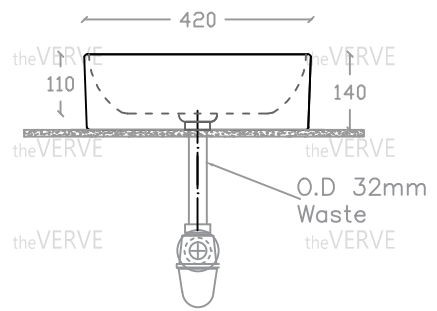

# theVERVE VIM VA 2041

Art Vanity Basin

Basin : L420mm x W420mm x H140mm

420

Top view

Side view

Front view

- \*ALL MEASUREMENT ARE CORRECT AS PER DATE OF MEASUREMENT
- \*ALL DIMENSION TOLERANCE  $\pm 10$ mm
- \*WEIGHT TOLERANCE  $\pm 5\%$