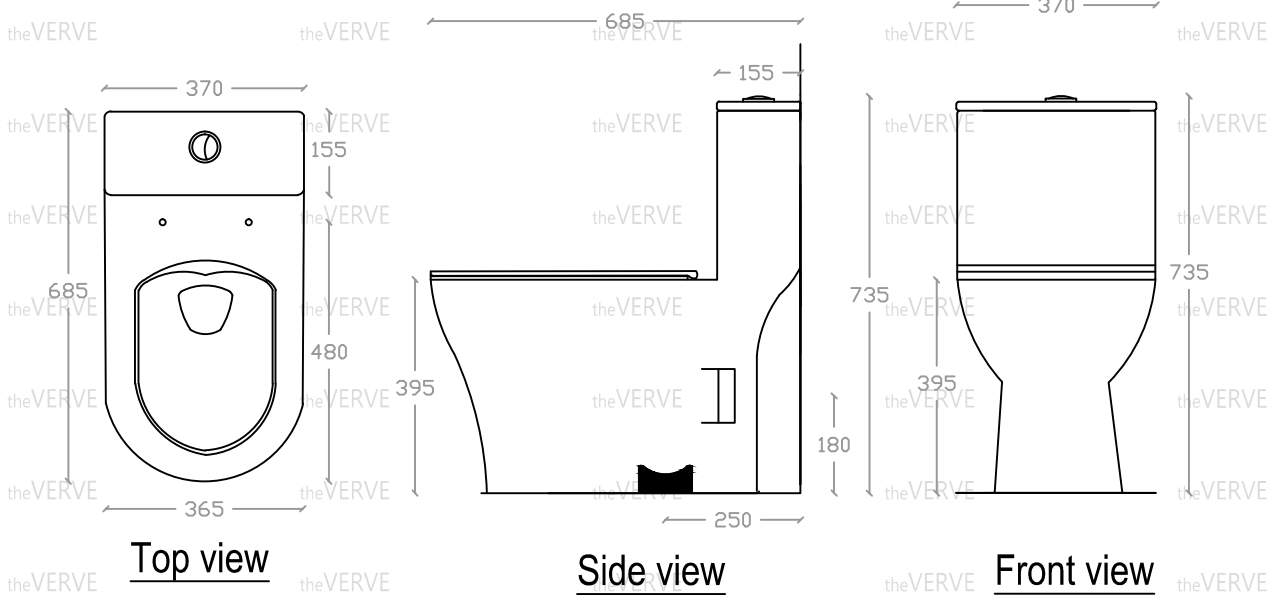

theVERVE TANITO VW 1095

Rimless Washdown One-Piece WC Suites

Size : L685mm x W370mm x H735mm

P Trap: 180mm

S Trap: 250mm

*ALL MEASUREMENT ARE CORRECT AS PER DATE OF MEASUREMENT

*ALL DIMENSION TOLERANCE ± 10 mm

*WEIGHT TOLERANCE $\pm 5\%$

Measurement By:	To be measured	Verified By:		Prepared By:	Victor
					16.07.2025

theVERVE
 COLLEZIONE DI LUSO