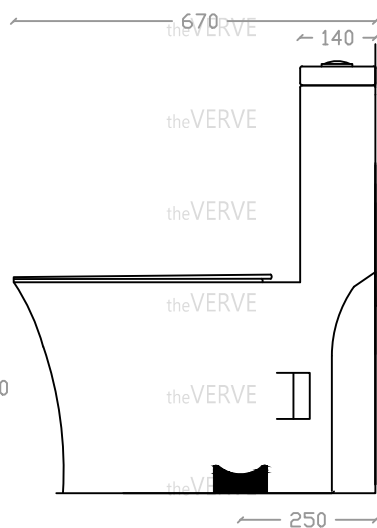

theVERVE TANITO VW 1085

Rimless Washdown One-Piece WC Suites

Size : L670mm x W380mm x H800mm

P Trap: 180mm

S Trap: 250mm

Top view

Side view

Front view

*ALL MEASUREMENT ARE CORRECT AS PER DATE OF MEASUREMENT

*ALL DIMENSION TOLERANCE $\pm 10\text{mm}$

*WEIGHT TOLERANCE $\pm 5\%$

Measurement By:	To be measured	Verified By:		Prepared By:	Victor
					16.07.2025