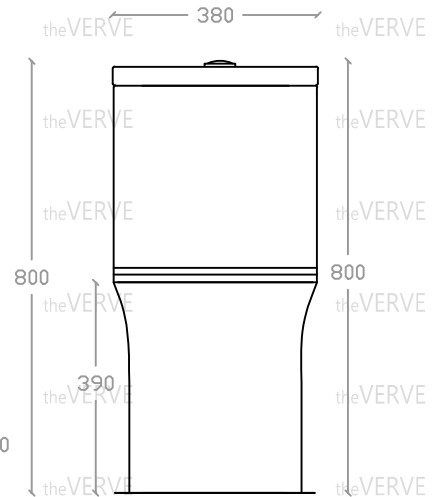

theVERVE TANITO VW 1085

Rimless Washdown One-Piece WC Suites

Size : L670mm x W380mm x H800mm

P Trap: 180mm

S Trap: 250mm

Top view

Side view

Front view

*ALL MEASUREMENT ARE CORRECT AS PER DATE OF MEASUREMENT

*ALL DIMENSION TOLERANCE $\pm 10\text{mm}$

*WEIGHT TOLERANCE $\pm 5\%$

Measurement By:	To be measured	Verified By:		Prepared By:	Victor
					16.07.2025