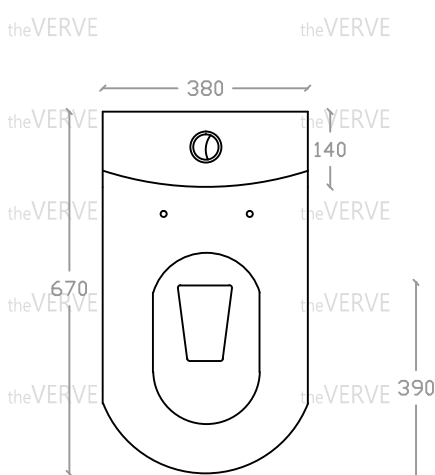

theVERVE TANITO VW 1085

Rimless Washdown One-Piece WC Suites

Size : L670mm x W380mm x H800mm

P Trap: 180mm

S Trap: 250mm

Top view

Side view

Front view

*ALL MEASUREMENT ARE CORRECT AS PER DATE OF MEASUREMENT

*ALL DIMENSION TOLERANCE $\pm 10\text{mm}$

*WEIGHT TOLERANCE $\pm 5\%$

Measurement By:	To be measured	Verified By:		Prepared By:	Victor
					16.07.2025