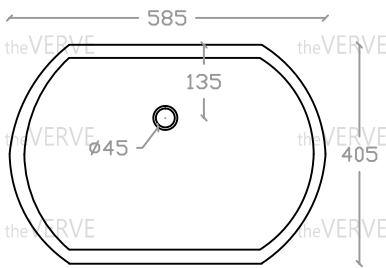

theVERVE TANITO VU 2125

Undercounter Basin

Basin : L405mm x W585mm x H195mm

Top view

Side view

Front view

*ALL MEASUREMENT ARE CORRECT AS PER DATE OF MEASUREMENT

*ALL DIMENSION TOLERANCE $\pm 10\text{mm}$