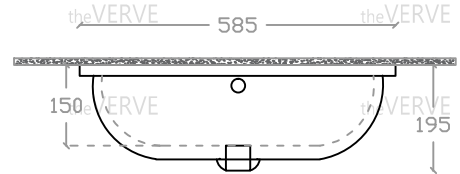

theVERVE TANITO VU 2125

Undercounter Basin

Basin : L405mm x W585mm x H195mm

Top view

Side view

Front view

*ALL MEASUREMENT ARE CORRECT AS PER DATE OF MEASUREMENT

*ALL DIMENSION TOLERANCE $\pm 10\text{mm}$

*WEIGHT TOLERANCE $\pm 5\%$

Measurement By:	Victor 15.07.2025	Verified By:		Prepared By:	Victor 08.08.2025
-----------------	----------------------	--------------	--	--------------	----------------------