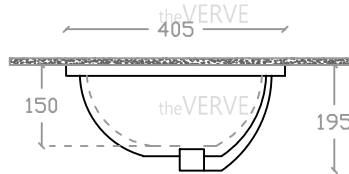

theVERVE TANITO VU 2125

Undercounter Basin

Basin : L405mm x W585mm x H195mm

Top view

Side view

Front view

*ALL MEASUREMENT ARE CORRECT AS PER DATE OF MEASUREMENT

*ALL DIMENSION TOLERANCE $\pm 10\text{mm}$