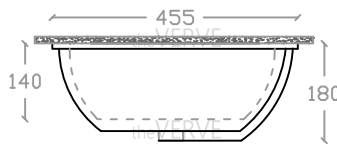

theVERVE TANITO VU 2115

Undercounter Basin

Basin : L455mm x W455mm x H180mm

Top view

Side view

Front view

*ALL MEASUREMENT ARE CORRECT AS PER DATE OF MEASUREMENT

*ALL DIMENSION TOLERANCE ± 10 mm