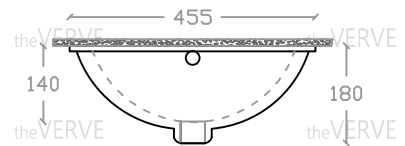

theVERVE TANITO VU 2115

Undercounter Basin

Basin : L455mm x W455mm x H180mm

Top view

Side view

Front view

*ALL MEASUREMENT ARE CORRECT AS PER DATE OF MEASUREMENT

*ALL DIMENSION TOLERANCE ± 10 mm