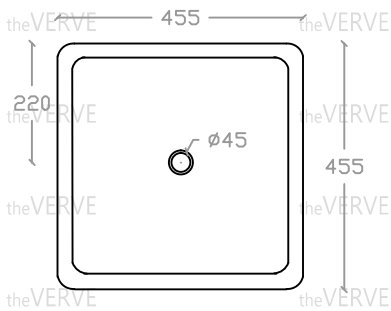

theVERVE TANITO VU 2115

Undercounter Basin

Basin : L455mm x W455mm x H180mm

Top view

Side view

Front view

*ALL MEASUREMENT ARE CORRECT AS PER DATE OF MEASUREMENT

*ALL DIMENSION TOLERANCE ± 10 mm