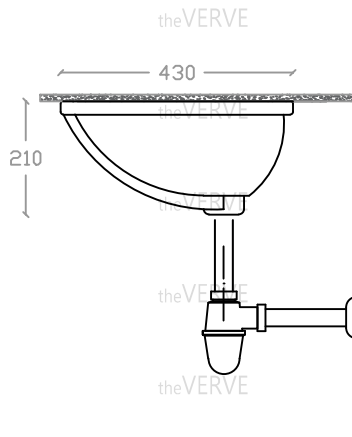

theVERVE TANITO VU 2095

Undercounter Basin

Basin : L430mm x W600mm x H210mm

Top view

Side view

Front view

*ALL MEASUREMENT ARE CORRECT AS PER DATE OF MEASUREMENT

*ALL DIMENSION TOLERANCE ± 10 mm