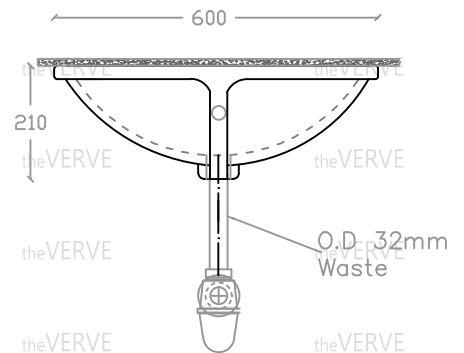

theVERVE TANITO VU 2095

Undercounter Basin

Basin : L430mm x W600mm x H210mm

Top view

Side view

Front view

*ALL MEASUREMENT ARE CORRECT AS PER DATE OF MEASUREMENT

*ALL DIMENSION TOLERANCE ± 10 mm