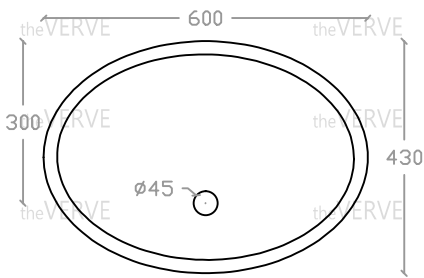

theVERVE TANITO VU 2095

Undercounter Basin

Basin : L430mm x W600mm x H210mm

Top view

Side view

Front view

*ALL MEASUREMENT ARE CORRECT AS PER DATE OF MEASUREMENT

*ALL DIMENSION TOLERANCE ± 10 mm