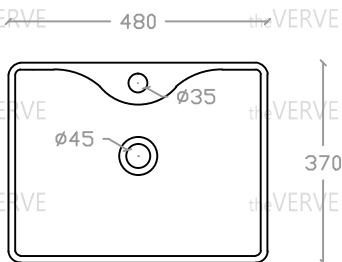

theVERVE SOLANGE VS 2036

Semi-Recessed Vanity Basin

Basin : L370mm x W480mm x H130mm

Top view

Side view

Front view

*ALL MEASUREMENT ARE CORRECT AS PER DATE OF MEASUREMENT

*ALL DIMENSION TOLERANCE ± 10 mm

*WEIGHT TOLERANCE $\pm 5\%$

Measurement By:	To be measured	Verified By:		Prepared By:	Victor
					17.07.2025

the **VERVE**
COLLEZIONE DI LUSO