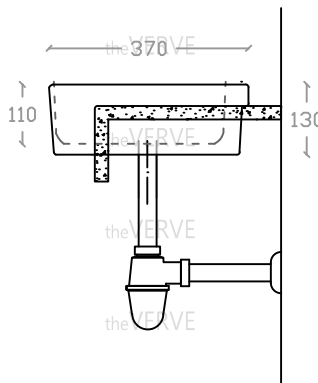

theVERVE SOLANGE VS 2036

Semi-Recessed Vanity Basin

Basin : L370mm x W480mm x H130mm

Top view

Side view

Front view

*ALL MEASUREMENT ARE CORRECT AS PER DATE OF MEASUREMENT

*ALL DIMENSION TOLERANCE ± 10 mm

*WEIGHT TOLERANCE $\pm 5\%$

Measurement By:	To be measured	Verified By:		Prepared By:	Victor
					17.07.2025

the **VERVE**
COLLEZIONE DI LUSO