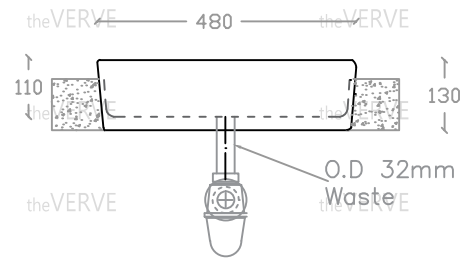

theVERVE SOLANGE VS 2036

Semi-Recessed Vanity Basin

Basin : L370mm x W480mm x H130mm

Top view

Side view

Front view

*ALL MEASUREMENT ARE CORRECT AS PER DATE OF MEASUREMENT

*ALL DIMENSION TOLERANCE ± 10 mm

*WEIGHT TOLERANCE $\pm 5\%$

Measurement By:	To be measured	Verified By:		Prepared By:	Victor
					17.07.2025

the **VERVE**
COLLEZIONE DI LUSO