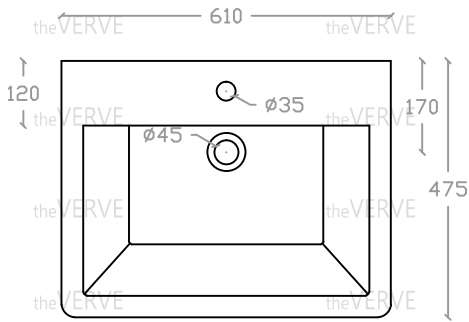

theVERVE SOLANGE VS 2016

Countertop Basin

Basin : L475mm x W610mm x H195mm

Top view

Side view

Front view

*ALL MEASUREMENT ARE CORRECT AS PER DATE OF MEASUREMENT

*ALL DIMENSION TOLERANCE ± 10 mm

*WEIGHT TOLERANCE $\pm 5\%$

Measurement By:	Ms Goh	Verified By:		Prepared By:	Victor
					17.07.2025

the **VERVE**
COLLEZIONE DI LUSO