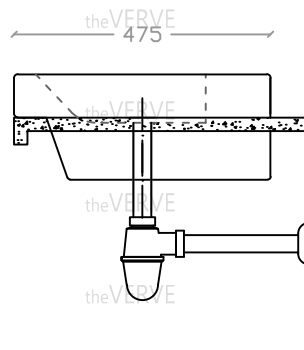

theVERVE SOLANGE VS 2016

Countertop Basin

Basin : L475mm x W610mm x H195mm

Top view

Side view

Front view

*ALL MEASUREMENT ARE CORRECT AS PER DATE OF MEASUREMENT

*ALL DIMENSION TOLERANCE ± 10 mm

*WEIGHT TOLERANCE $\pm 5\%$

Measurement By:	Ms Goh	Verified By:		Prepared By:	Victor
					17.07.2025

the **VERVE**
COLLEZIONE DI LUSO