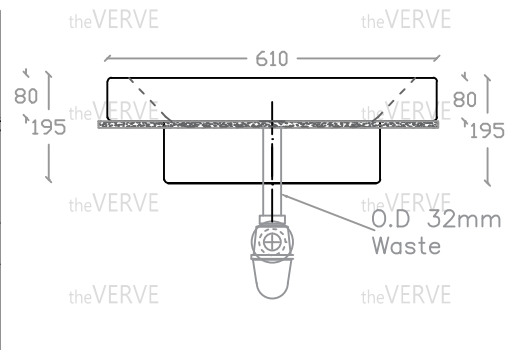

theVERVE SOLANGE VS 2016

Countertop Basin

Basin : L475mm x W610mm x H195mm

Top view

Side view

Front view

*ALL MEASUREMENT ARE CORRECT AS PER DATE OF MEASUREMENT

*ALL DIMENSION TOLERANCE ± 10 mm

*WEIGHT TOLERANCE $\pm 5\%$

Measurement By:	Ms Goh	Verified By:		Prepared By:	Victor
					17.07.2025

the **VERVE**
COLLEZIONE DI LUSO