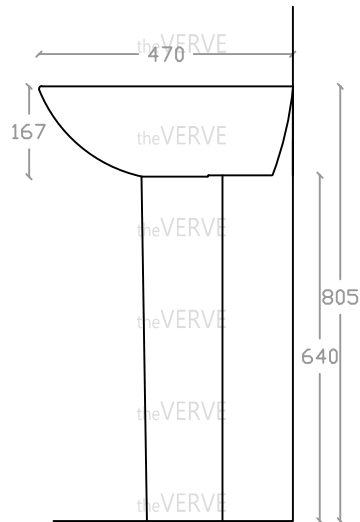

theVERVE SOLANGE VB 2086

Wall Hung Basin

Basin : L470mm x W560mm x H190mm

Full Pedestal: 640mm

Top view

Side view

Front view

*ALL MEASUREMENT ARE CORRECT AS PER DATE OF MEASUREMENT

*ALL DIMENSION TOLERANCE $\pm 10\text{mm}$

*WEIGHT TOLERANCE $\pm 5\%$

Measurement By:	To be confirmed	Verified By:		Prepared By:	Victor
					17.07.2025

the **VERVE**
COLLEZIONE DI LUSO