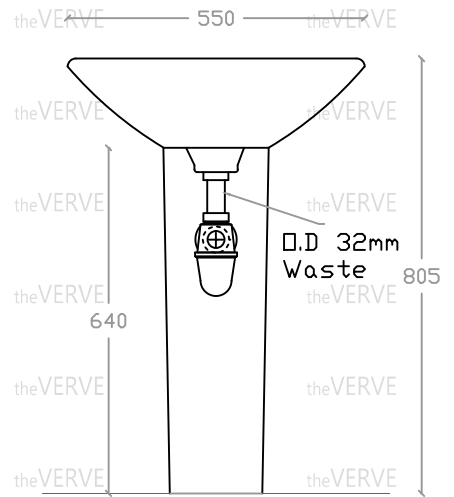

theVERVE SOLANGE VB 2086

Wall Hung Basin

Basin : L470mm x W560mm x H190mm

Full Pedestal: 640mm

Top view

Side view

Front view

*ALL MEASUREMENT ARE CORRECT AS PER DATE OF MEASUREMENT

*ALL DIMENSION TOLERANCE $\pm 10\text{mm}$

*WEIGHT TOLERANCE $\pm 5\%$

Measurement By:	To be confirmed	Verified By:		Prepared By:	Victor
					17.07.2025

the **VERVE**
COLLEZIONE DI LUSO