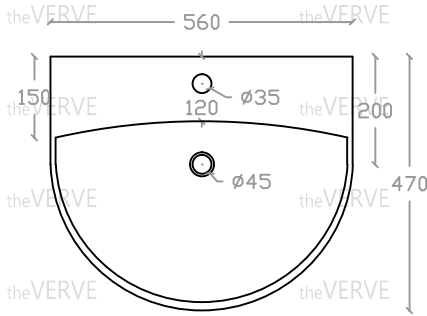

theVERVE SOLANGE VB 2086

Wall Hung Basin

Basin : L470mm x W560mm x H190mm

Full Pedestal: 640mm

Top view

Side view

Front view

*ALL MEASUREMENT ARE CORRECT AS PER DATE OF MEASUREMENT

*ALL DIMENSION TOLERANCE $\pm 10\text{mm}$

*WEIGHT TOLERANCE $\pm 5\%$

Measurement By:	To be confirmed	Verified By:		Prepared By:	Victor
					17.07.2025

the **VERVE**
COLLEZIONE DI LUSO