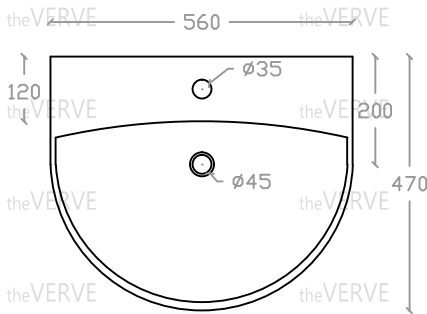

theVERVE SOLANGE VB 2086

Wall Hung Basin

Basin : L470mm x W560mm x H190mm

Top view

Side view

Front view

*ALL MEASUREMENT ARE CORRECT AS PER DATE OF MEASUREMENT

*ALL DIMENSION TOLERANCE ± 10 mm