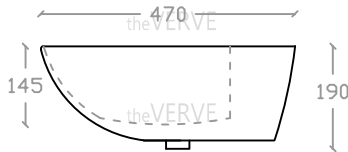

theVERVE SOLANGE VB 2086

Wall Hung Basin

Basin : L470mm x W560mm x H190mm

Top view

Side view

Front view

*ALL MEASUREMENT ARE CORRECT AS PER DATE OF MEASUREMENT

*ALL DIMENSION TOLERANCE ± 10 mm