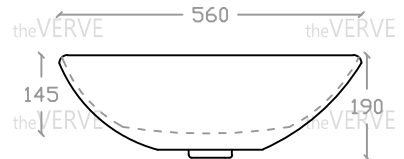

theVERVE SOLANGE VB 2086

Wall Hung Basin

Basin : L470mm x W560mm x H190mm

Top view

Side view

Front view

*ALL MEASUREMENT ARE CORRECT AS PER DATE OF MEASUREMENT

*ALL DIMENSION TOLERANCE ± 10 mm