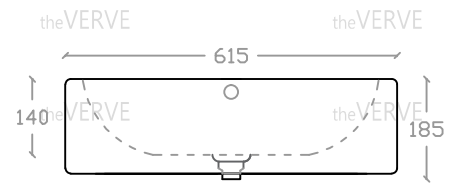

theVERVE SOLANGE VB 2046

Wall Hung & Art Vanity Basin

Basin : L445mm x W615mm x H185mm

Top view

Side view

Front view

*ALL MEASUREMENT ARE CORRECT AS PER DATE OF MEASUREMENT

*ALL DIMENSION TOLERANCE ± 10 mm

*WEIGHT TOLERANCE $\pm 5\%$

Measurement By:	Victor	Verified By:		Prepared By:	Victor
	04.03.2025				17.07.2025

the **VERVE**
COLLEZIONE DI LUSO