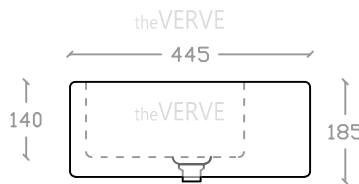

theVERVE SOLANGE VB 2046

Wall Hung & Art Vanity Basin

Basin : L445mm x W615mm x H185mm

Top view

Side view

Front view

*ALL MEASUREMENT ARE CORRECT AS PER DATE OF MEASUREMENT

*ALL DIMENSION TOLERANCE ± 10 mm

*WEIGHT TOLERANCE $\pm 5\%$

Measurement By:	Victor	Verified By:		Prepared By:	Victor
	04.03.2025				17.07.2025

the **VERVE**
COLLEZIONE DI LUSO