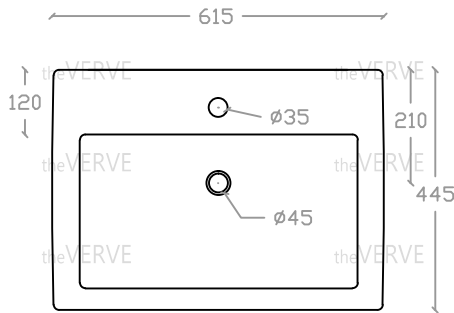

theVERVE SOLANGE VB 2046

Wall Hung & Art Vanity Basin

Basin : L445mm x W615mm x H185mm

Top view

Side view

Front view

*ALL MEASUREMENT ARE CORRECT AS PER DATE OF MEASUREMENT

*ALL DIMENSION TOLERANCE ± 10 mm

*WEIGHT TOLERANCE $\pm 5\%$

Measurement By:	Victor	Verified By:		Prepared By:	Victor
	04.03.2025				17.07.2025

the **VERVE**
COLLEZIONE DI LUSO