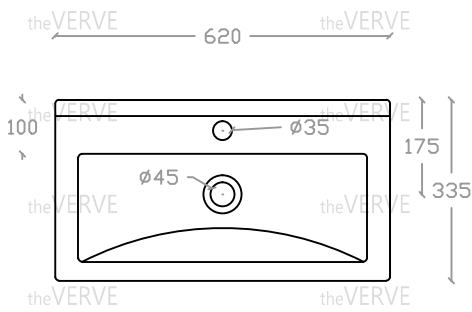

theVERVE SOLANGE VA 2026

Countertop Basin

Basin : L335mm x W620mm x H150mm

Top view

Side view

Front view

*ALL MEASUREMENT ARE CORRECT AS PER DATE OF MEASUREMENT

*ALL DIMENSION TOLERANCE ± 10 mm

*WEIGHT TOLERANCE $\pm 5\%$

Measurement By:	Victor	Verified By:		Prepared By:	Victor
	03.03.2025				16.07.2025

the **VERVE**
COLLEZIONE DI LUSO