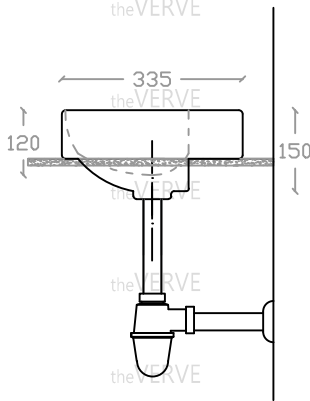

theVERVE SOLANGE VA 2026

Countertop Basin

Basin : L335mm x W620mm x H150mm

Top view

Side view

Front view

*ALL MEASUREMENT ARE CORRECT AS PER DATE OF MEASUREMENT

*ALL DIMENSION TOLERANCE ± 10 mm

*WEIGHT TOLERANCE $\pm 5\%$

Measurement By:	Victor	Verified By:		Prepared By:	Victor
	03.03.2025				16.07.2025

the **VERVE**
COLLEZIONE DI LUSO