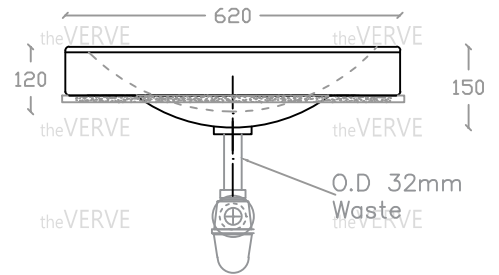

theVERVE SOLANGE VA 2026

Countertop Basin

Basin : L335mm x W620mm x H150mm

Top view

Side view

Front view

*ALL MEASUREMENT ARE CORRECT AS PER DATE OF MEASUREMENT

*ALL DIMENSION TOLERANCE ± 10 mm

*WEIGHT TOLERANCE $\pm 5\%$

Measurement By:	Victor	Verified By:		Prepared By:	Victor
	03.03.2025				16.07.2025

the **VERVE**
COLLEZIONE DI LUSO