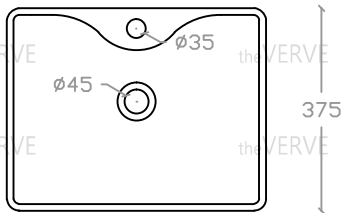

theVERVE SOLANGE VA 2016

Art Vanity Basin

Basin : L375mm x W480mm x H130mm

Top view

Side view

Front view

*ALL MEASUREMENT ARE CORRECT AS PER DATE OF MEASUREMENT

*ALL DIMENSION TOLERANCE $\pm 10\text{mm}$

*WEIGHT TOLERANCE $\pm 5\%$

Measurement By:	To be measured	Verified By:		Prepared By:	Victor
					21.07.2025

the **VERVE**
COLLEZIONE DI LUSO