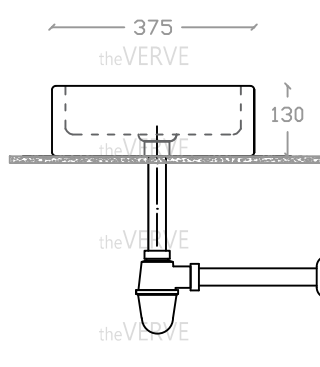

theVERVE SOLANGE VA 2016

Art Vanity Basin

Basin : L375mm x W480mm x H130mm

Top view

Side view

Front view

*ALL MEASUREMENT ARE CORRECT AS PER DATE OF MEASUREMENT

*ALL DIMENSION TOLERANCE $\pm 10\text{mm}$

*WEIGHT TOLERANCE $\pm 5\%$

Measurement By:	To be measured	Verified By:		Prepared By:	Victor
					21.07.2025

the **VERVE**
COLLEZIONE DI LUSO