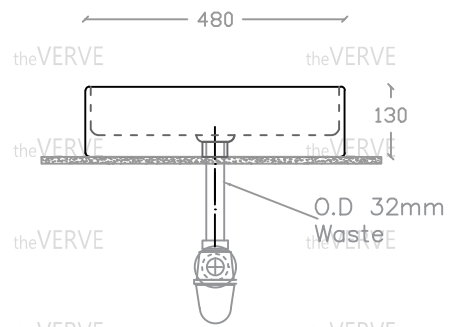

theVERVE SOLANGE VA 2016

Art Vanity Basin

Basin : L375mm x W480mm x H130mm

Top view

Side view

Front view

*ALL MEASUREMENT ARE CORRECT AS PER DATE OF MEASUREMENT

*ALL DIMENSION TOLERANCE $\pm 10\text{mm}$

*WEIGHT TOLERANCE $\pm 5\%$

Measurement By:	To be measured	Verified By:		Prepared By:	Victor
					21.07.2025

the **VERVE**
COLLEZIONE DI LUSO