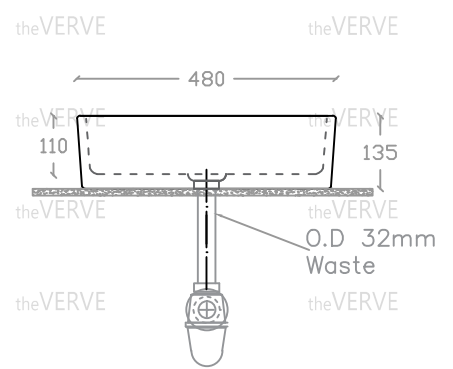

theVERVE SOLANGE VA 2006

Art Vanity Basin

Basin : L370mm x W480mm x H135mm

Top view

Side view

Front view

*ALL MEASUREMENT ARE CORRECT AS PER DATE OF MEASUREMENT

*ALL DIMENSION TOLERANCE $\pm 10\text{mm}$

*WEIGHT TOLERANCE $\pm 5\%$

Measurement By:	Victor	Verified By:		Prepared By:	Victor
	03.03.2025				16.07.2025

the **VERVE**
COLLEZIONE DI LUSO