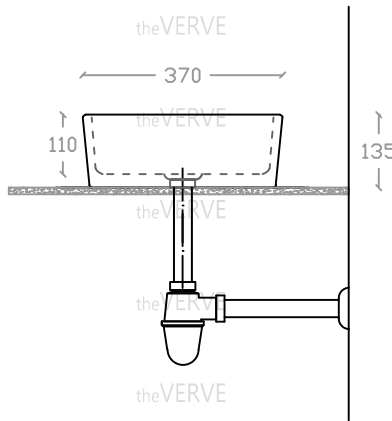

theVERVE SOLANGE VA 2006

Art Vanity Basin

Basin : L370mm x W480mm x H135mm

Top view

Side view

Front view

*ALL MEASUREMENT ARE CORRECT AS PER DATE OF MEASUREMENT

*ALL DIMENSION TOLERANCE $\pm 10\text{mm}$

*WEIGHT TOLERANCE $\pm 5\%$

Measurement By:	Victor	Verified By:		Prepared By:	Victor
	03.03.2025				16.07.2025

the **VERVE**
COLLEZIONE DI LUSO