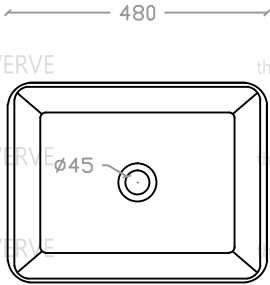

theVERVE SOLANGE VA 2006

Art Vanity Basin

Basin : L370mm x W480mm x H135mm

Top view

Side view

Front view

*ALL MEASUREMENT ARE CORRECT AS PER DATE OF MEASUREMENT

*ALL DIMENSION TOLERANCE $\pm 10\text{mm}$

*WEIGHT TOLERANCE $\pm 5\%$

Measurement By:	Victor	Verified By:		Prepared By:	Victor
	03.03.2025				16.07.2025

the **VERVE**
COLLEZIONE DI LUSO