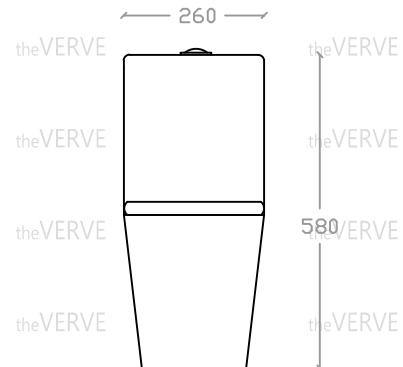

theVERVE SHARRIDENS VW 10410

Children Washdown One-Piece WC Suite

Size : L535mm x W260mm x H580mm

S Trap: 200mm

Top view

Side view

Front view

*ALL MEASUREMENT ARE CORRECT AS PER DATE OF MEASUREMENT

*ALL DIMENSION TOLERANCE $\pm 10\text{mm}$

*WEIGHT TOLERANCE $\pm 5\%$

Measurement By:	To be measured	Verified By:		Prepared By:	Victor
					14.07.2025

theVERVE
COLLEZIONE DI LUSO