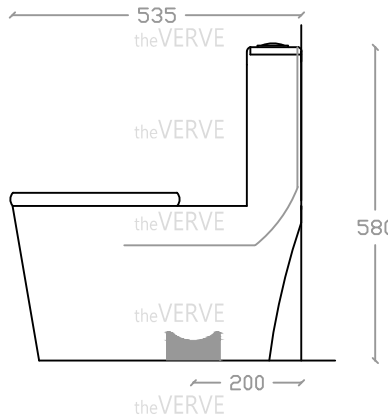

theVERVE SHARRIDENS VW 10410

Children Washdown One-Piece WC Suite

Size : L535mm x W260mm x H580mm

S Trap: 200mm

Top view

Side view

Front view

*ALL MEASUREMENT ARE CORRECT AS PER DATE OF MEASUREMENT

*ALL DIMENSION TOLERANCE $\pm 10\text{mm}$

*WEIGHT TOLERANCE $\pm 5\%$

Measurement By:	To be measured	Verified By:		Prepared By:	Victor
					14.07.2025

theVERVE
COLLEZIONE DI LUSO