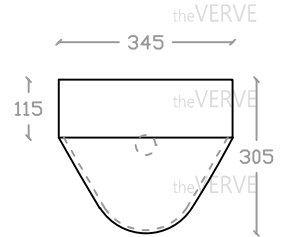

## theVERVE SHARRIDENS VUB 30010 WHSF

Wall Hung Sensor Flush Urinal

Size : L305mm x W345mm x H685mm

Front view

Back view

Recommended Underside Clearance Height: 355mm

Top view

\*ALL MEASUREMENT ARE CORRECT AS PER DATE OF MEASUREMENT

\*ALL DIMENSION TOLERANCE  $\pm 10\text{mm}$

\*WEIGHT TOLERANCE  $\pm 5\%$

Measurement By:	Victor	Verified By:		Prepared By:	Victor
	16.01.2025				13.08.2025

theVERVE  
COLLEZIONE DI LUSO