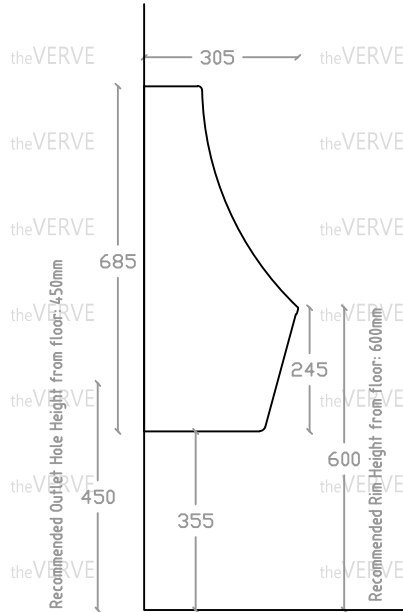

## theVERVE SHARRIDENS VUB 30010 WHSF

Wall Hung Sensor Flush Urinal

Size : L305mm x W345mm x H685mm

Front view

Back view

Recommended Underside Clearance Height: 355mm

Top view

\*ALL MEASUREMENT ARE CORRECT AS PER DATE OF MEASUREMENT

\*ALL DIMENSION TOLERANCE  $\pm 10\text{mm}$

\*WEIGHT TOLERANCE  $\pm 5\%$

Measurement By:	Victor	Verified By:		Prepared By:	Victor
	16.01.2025				13.08.2025

theVERVE  
COLLEZIONE DI LUSO