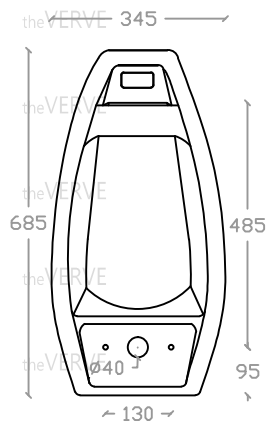

## theVERVE SHARRIDENS VUB 30010 WHSF

Wall Hung Sensor Flush Urinal

Size : L305mm x W345mm x H685mm

Front view

Back view

Recommended Underside Clearance Height: 355mm

Top view

\*ALL MEASUREMENT ARE CORRECT AS PER DATE OF MEASUREMENT

\*ALL DIMENSION TOLERANCE  $\pm 10\text{mm}$

\*WEIGHT TOLERANCE  $\pm 5\%$

Measurement By:	Victor	Verified By:		Prepared By:	Victor
	16.01.2025				13.08.2025

theVERVE  
COLLEZIONE DI LUSO