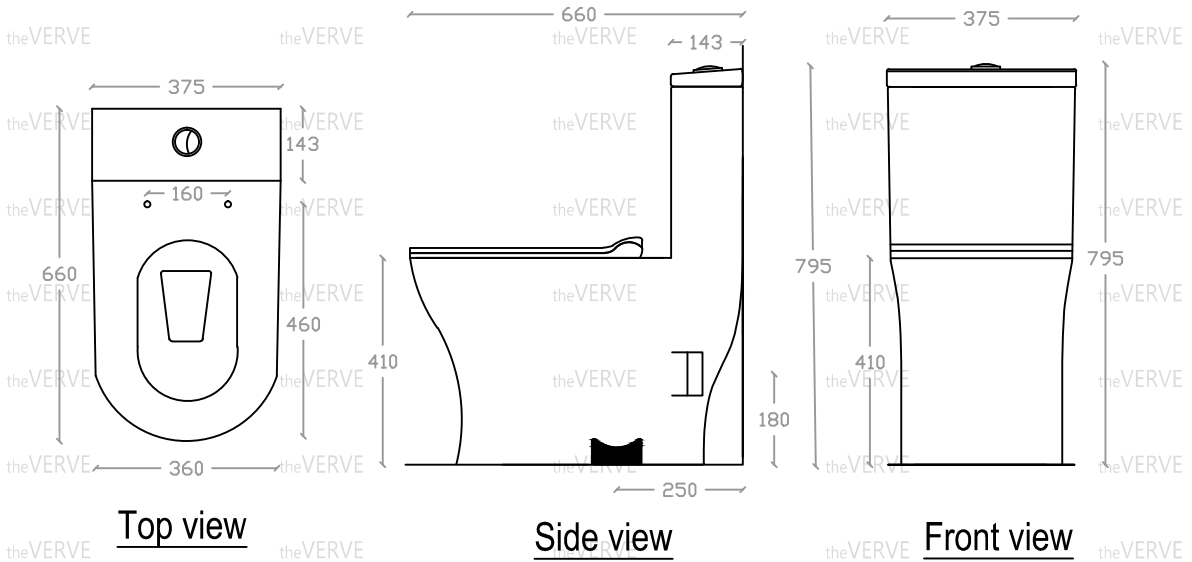

theVERVE PILDOOR VW 1112

Rimless Washdown One-Piece WC Suites

Size : L660mm x W375mm x H795mm

P Trap: 180mm

S Trap: 250mm

*ALL MEASUREMENT ARE CORRECT AS PER DATE OF MEASUREMENT

*ALL DIMENSION TOLERANCE $\pm 10\text{mm}$

*WEIGHT TOLERANCE $\pm 5\%$

Measurement By:	Victor	Verified By:		Prepared By:	Victor
	15.10.2025				17.10.2025

theVERVE
COLLEZIONE DI LUSO