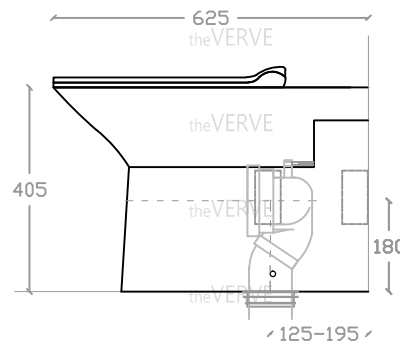

theVERVE PILDOOR VW 1012

Rimless Back To Wall (Top Inlet) WC Suite theVERVE

Size : L625mm x W360mm x H405mm theVERVE

P Trap: 180mm theVERVE

S Trap: 8" P-S (B212-6) - 125mm theVERVE

10" P-S (B212-10) - 150mm theVERVE

12" P-S (B212-12) - 195mm theVERVE

Top view

Side view

Front view

*ALL MEASUREMENT ARE CORRECT AS PER DATE OF MEASUREMENT

*ALL DIMENSION TOLERANCE ± 10 mm

*WEIGHT TOLERANCE $\pm 5\%$

Measurement By:	Victor	Verified By:		Prepared By:	Victor
	02.09.2025				10.11.2025