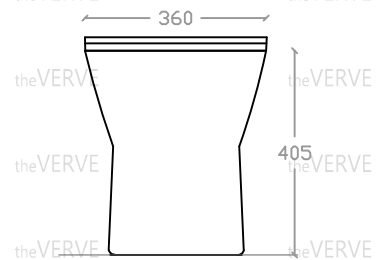

theVERVE PILDOOR VW 1012

Rimless Back To Wall (Top Inlet) WC Suite theVERVE

Size : L625mm x W360mm x H405mm theVERVE

P Trap: 180mm theVERVE

S Trap: 8" P-S (B212-6) - 125mm theVERVE

10" P-S (B212-10) - 150mm theVERVE

12" P-S (B212-12) - 195mm theVERVE

Top view

Side view

Front view

*ALL MEASUREMENT ARE CORRECT AS PER DATE OF MEASUREMENT

*ALL DIMENSION TOLERANCE ± 10 mm

*WEIGHT TOLERANCE $\pm 5\%$

Measurement By:	Victor	Verified By:		Prepared By:	Victor
	02.09.2025				10.11.2025