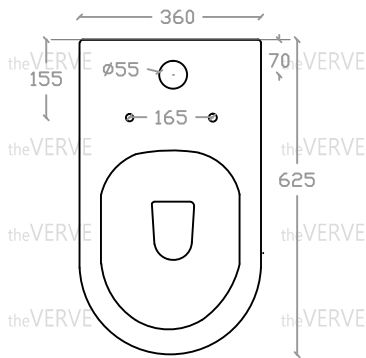

theVERVE PILDOOR VW 1012

Rimless Back To Wall (Top Inlet) WC Suite theVERVE

Size : L625mm x W360mm x H405mm theVERVE

P Trap: 180mm theVERVE

S Trap: 8" P-S (B212-6) - 125mm theVERVE

10" P-S (B212-10) - 150mm theVERVE

12" P-S (B212-12) - 195mm theVERVE

Top view

Side view

Front view

*ALL MEASUREMENT ARE CORRECT AS PER DATE OF MEASUREMENT

*ALL DIMENSION TOLERANCE ± 10 mm

*WEIGHT TOLERANCE $\pm 5\%$

Measurement By:	Victor	Verified By:		Prepared By:	Victor
	02.09.2025				10.11.2025