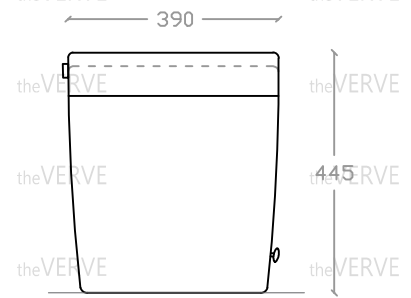

## theVERVE MONTE CRISTO VW 1049

Smart Siphonic One-Piece Toilet

Size : L680mm x W390mm x H445mm

S Trap: 300mm / 400mm

Top view

Side view

Front view

- \*ALL MEASUREMENT ARE CORRECT AS PER DATE OF MEASUREMENT
- \*ALL DIMENSION TOLERANCE  $\pm 10\text{mm}$
- \*WEIGHT TOLERANCE  $\pm 5\%$