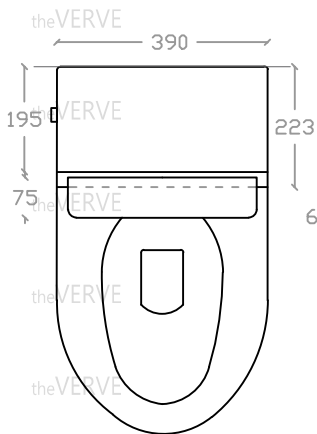

## theVERVE MONTE CRISTO VW 1049

Smart Siphonic One-Piece Toilet

Size : L680mm x W390mm x H445mm

S Trap: 300mm / 400mm

Top view

Side view

Front view

- \*ALL MEASUREMENT ARE CORRECT AS PER DATE OF MEASUREMENT
- \*ALL DIMENSION TOLERANCE  $\pm 10\text{mm}$
- \*WEIGHT TOLERANCE  $\pm 5\%$