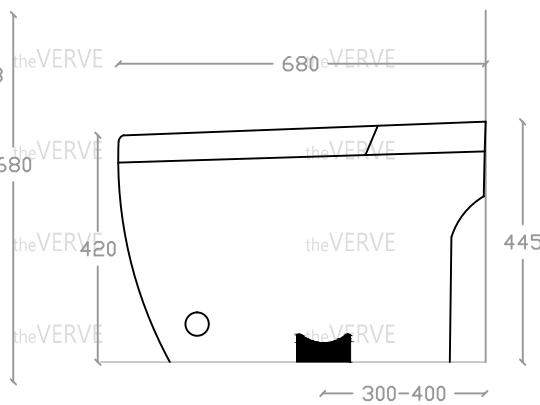

## theVERVE MONTE CRISTO VW 1049

Smart Siphonic One-Piece Toilet

Size : L680mm x W390mm x H445mm

S Trap: 300mm / 400mm

Top view

Side view

Front view

- \*ALL MEASUREMENT ARE CORRECT AS PER DATE OF MEASUREMENT
- \*ALL DIMENSION TOLERANCE  $\pm 10\text{mm}$
- \*WEIGHT TOLERANCE  $\pm 5\%$