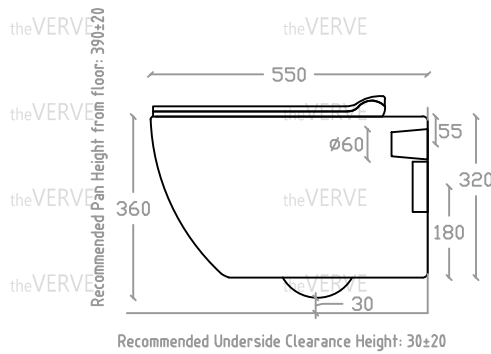

theVERVE CARTYA VW 1014

Rimless Wall Hung WC Suite

Size : L550mm x W360mm x H360mm

P Trap: 180mm

Top view

Recommended Underside Clearance Height: 30±20

Side view

Front view

*ALL MEASUREMENT ARE CORRECT AS PER DATE OF MEASUREMENT

*ALL DIMENSION TOLERANCE $\pm 10\text{mm}$

*WEIGHT TOLERANCE $\pm 5\%$

Measurement By:	Victor	Verified By:		Prepared By:	Victor
	02.09.2025				28.10.2025