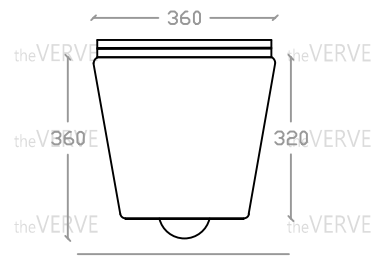

theVERVE CARTYA VW 1014

Rimless Wall Hung WC Suite

Size : L550mm x W360mm x H360mm

P Trap: 180mm

Top view

Recommended Underside Clearance Height: 30±20

Side view

Front view

*ALL MEASUREMENT ARE CORRECT AS PER DATE OF MEASUREMENT

*ALL DIMENSION TOLERANCE $\pm 10\text{mm}$

*WEIGHT TOLERANCE $\pm 5\%$

Measurement By:	Victor	Verified By:		Prepared By:	Victor
	02.09.2025				28.10.2025