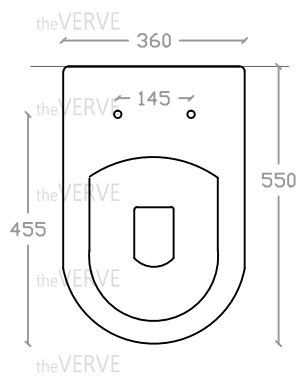

theVERVE CARTYA VW 1014

Rimless Wall Hung WC Suite

Size : L550mm x W360mm x H360mm

P Trap: 180mm

Top view

Recommended Underside Clearance Height: 30±20

Side view

Front view

*ALL MEASUREMENT ARE CORRECT AS PER DATE OF MEASUREMENT

*ALL DIMENSION TOLERANCE $\pm 10\text{mm}$

*WEIGHT TOLERANCE $\pm 5\%$

Measurement By:	Victor	Verified By:		Prepared By:	Victor
	02.09.2025				28.10.2025