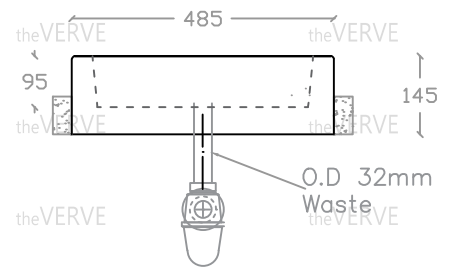

theVERVE CARTYA VS 2004

Semi-Recessed Vanity Basin

Basin : L485mm x W485mm x H145mm

theVERVE

theVERVE

theVERVE

theVERVE

theVERVE

theVERVE

theVERVE

theVERVE

theVERVE

theVERVE

Top view

Side view

Front view

*ALL MEASUREMENT ARE CORRECT AS PER DATE OF MEASUREMENT

*ALL DIMENSION TOLERANCE $\pm 10\text{mm}$

*WEIGHT TOLERANCE $\pm 5\%$

Measurement By:	Victor & Kajim	Verified By:		Prepared By:	Victor
	29.07.2024				14.07.2025