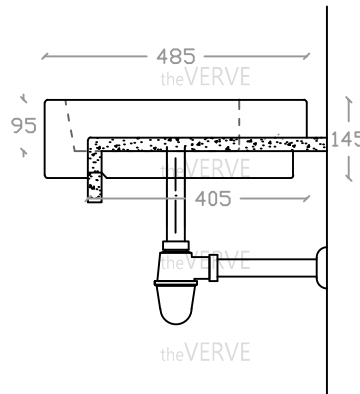

theVERVE CARTYA VS 2004

Semi-Recessed Vanity Basin

Basin : L485mm x W485mm x H145mm

theVERVE

theVERVE

theVERVE

theVERVE

theVERVE

theVERVE

theVERVE

theVERVE

theVERVE

theVERVE

Top view

Side view

Front view

*ALL MEASUREMENT ARE CORRECT AS PER DATE OF MEASUREMENT

*ALL DIMENSION TOLERANCE $\pm 10\text{mm}$

*WEIGHT TOLERANCE $\pm 5\%$

Measurement By:	Victor & Kajim	Verified By:		Prepared By:	Victor
	29.07.2024				14.07.2025