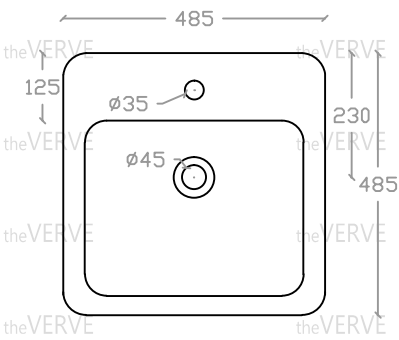

theVERVE CARTYA VS 2004

Semi-Recessed Vanity Basin

Basin : L485mm x W485mm x H145mm

theVERVE

theVERVE

theVERVE

theVERVE

theVERVE

theVERVE

theVERVE

theVERVE

theVERVE

theVERVE

Top view

Side view

Front view

*ALL MEASUREMENT ARE CORRECT AS PER DATE OF MEASUREMENT

*ALL DIMENSION TOLERANCE $\pm 10\text{mm}$

*WEIGHT TOLERANCE $\pm 5\%$

Measurement By:	Victor & Kajim	Verified By:		Prepared By:	Victor
	29.07.2024				14.07.2025