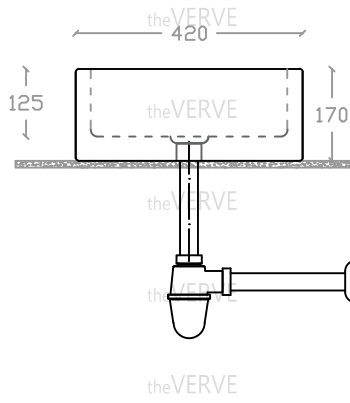

theVERVE CARTYA VA 2004

Art Vanity Basin

Basin : L420mm x W420mm x H170mm

Top view

Side view

Front view

*ALL MEASUREMENT ARE CORRECT AS PER DATE OF MEASUREMENT

*ALL DIMENSION TOLERANCE $\pm 10\text{mm}$