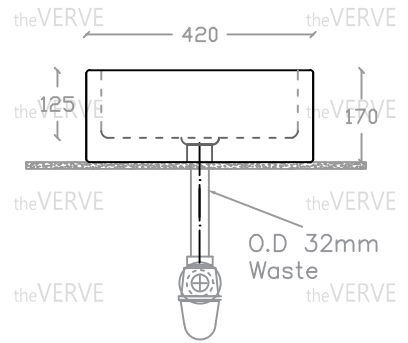

theVERVE CARTYA VA 2004

Art Vanity Basin

Basin : L420mm x W420mm x H170mm

Top view

Side view

Front view

*ALL MEASUREMENT ARE CORRECT AS PER DATE OF MEASUREMENT

*ALL DIMENSION TOLERANCE $\pm 10\text{mm}$