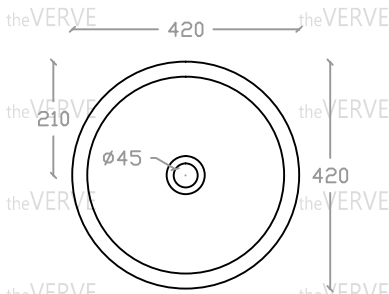

theVERVE CARTYA VA 2004

Art Vanity Basin

Basin : L420mm x W420mm x H170mm

Top view

Side view

Front view

*ALL MEASUREMENT ARE CORRECT AS PER DATE OF MEASUREMENT

*ALL DIMENSION TOLERANCE $\pm 10\text{mm}$