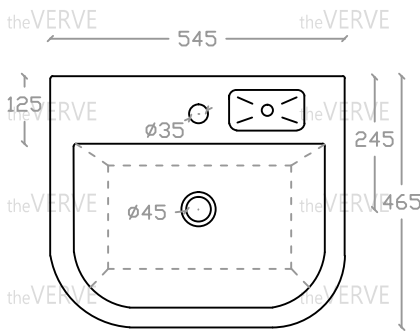

theVERVE ADESSO VB 2058

Wall Hung Basin

Basin : L465mm x W545mm x H355mm

Top view

Side view

Front view

*ALL MEASUREMENT ARE CORRECT AS PER DATE OF MEASUREMENT

*ALL DIMENSION TOLERANCE ± 10 mm

*WEIGHT TOLERANCE $\pm 5\%$

Measurement By:	Victor	Verified By:		Prepared By:	Victor
	19.02.2025				21.07.2025

the **VERVE**
COLLEZIONE DI LUSO