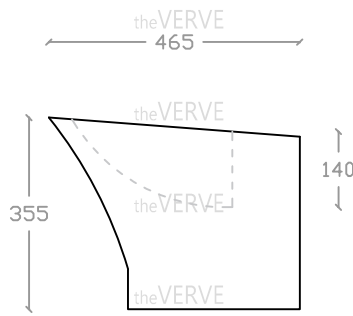

theVERVE ADESSO VB 2058

Wall Hung Basin

Basin : L465mm x W545mm x H355mm

Top view

Side view

Front view

*ALL MEASUREMENT ARE CORRECT AS PER DATE OF MEASUREMENT

*ALL DIMENSION TOLERANCE ± 10 mm

*WEIGHT TOLERANCE $\pm 5\%$

Measurement By:	Victor	Verified By:		Prepared By:	Victor
	19.02.2025				21.07.2025

the **VERVE**
COLLEZIONE DI LUSO