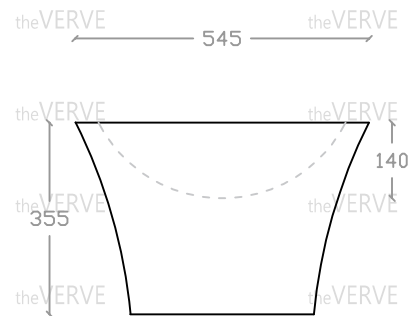

theVERVE ADESSO VB 2058

Wall Hung Basin

Basin : L465mm x W545mm x H355mm

Top view

Side view

Front view

*ALL MEASUREMENT ARE CORRECT AS PER DATE OF MEASUREMENT

*ALL DIMENSION TOLERANCE ± 10 mm

*WEIGHT TOLERANCE $\pm 5\%$

Measurement By:	Victor	Verified By:		Prepared By:	Victor
	19.02.2025				21.07.2025

the **VERVE**
COLLEZIONE DI LUSO