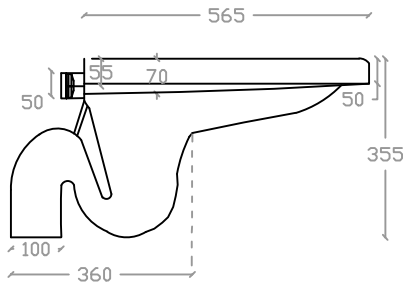

## TV ASH C-366S

Squatting Pan with Integrated Footrest  
c/w Integral S-Trap

Size : L565mm x W405mm x H355mm

Front view

Side view

Back view

Measurement By:	Victor & Karna	Verified By:		Prepared By:	Victor
	12.08.2024				13.08.2024