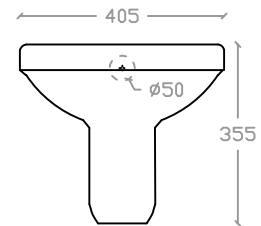

## TV ASH C-366S

Squatting Pan with Integrated Footrest  
c/w Integral S-Trap

Size : L565mm x W405mm x H355mm

Front view

Side view

Back view

Measurement By:	Victor & Karna	Verified By:		Prepared By:	Victor
	12.08.2024				13.08.2024