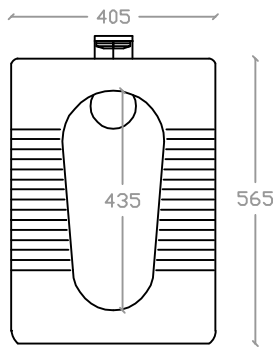

## TV ASH C-366S

Squatting Pan with Integrated Footrest  
c/w Integral S-Trap

Size : L565mm x W405mm x H355mm

Front view

Side view

Back view

Measurement By:	Victor & Karna	Verified By:		Prepared By:	Victor
	12.08.2024				13.08.2024