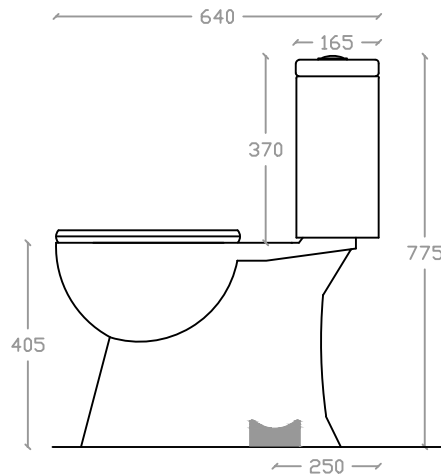

theVERVE TANITO VW 2055

Rimless Close-Coupled Washdown WC

Size : L640mm x W370mm x H775mm

S Trap: 250mm

Top view

Side view

Front view

Measurement By:	Victor & Kajim	Verified By:		Prepared By:	Victor
	29.07.2024				31.07.2024