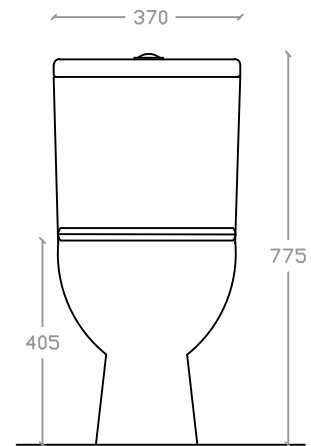

theVERVE TANITO VW 2055

Rimless Close-Coupled Washdown WC

Size : L640mm x W370mm x H775mm

S Trap: 250mm

Top view

Side view

Front view

Measurement By:	Victor & Kajim	Verified By:		Prepared By:	Victor
	29.07.2024				31.07.2024