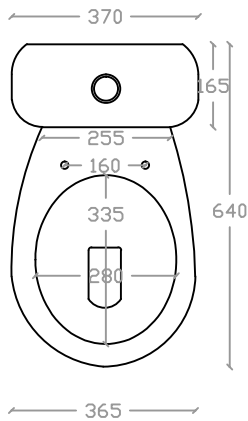

theVERVE TANITO VW 2055

Rimless Close-Coupled Washdown WC

Size : L640mm x W370mm x H775mm

S Trap: 250mm

Top view

Side view

Front view

Measurement By:	Victor & Kajim	Verified By:		Prepared By:	Victor
	29.07.2024				31.07.2024