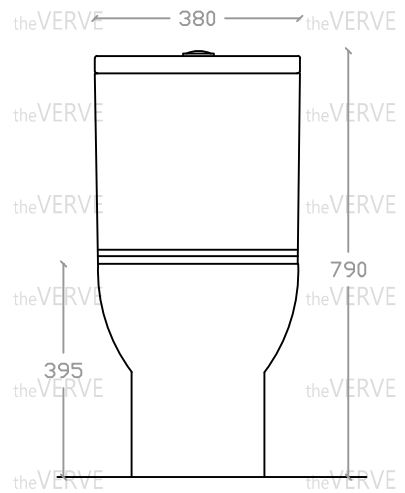

theVERVE TANITO VW 2045

Close-Coupled Washdown WC

Size : L675mm x W380mm x H790mm

P Trap: 180mm

S Trap: 220/250mm

Top view

Side view

Front view

*ALL MEASUREMENT ARE CORRECT AS PER DATE OF MEASUREMENT

*ALL DIMENSION TOLERANCE ± 10 mm

*WEIGHT TOLERANCE $\pm 5\%$

Measurement By:	Rebekah & Richie	Verified By:		Prepared By:	Victor
	20.05.2022				16.07.2025