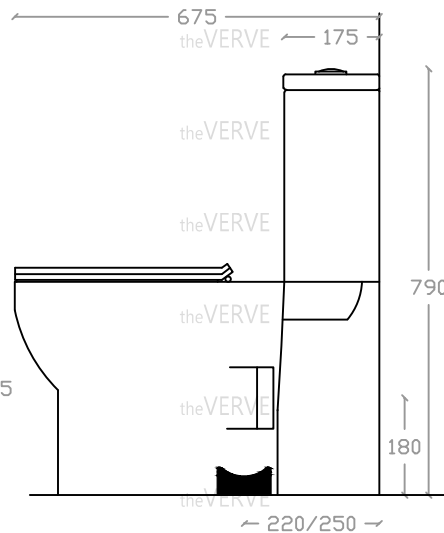

theVERVE TANITO VW 2045

Close-Coupled Washdown WC

Size : L675mm x W380mm x H790mm

P Trap: 180mm

S Trap: 220/250mm

Top view

Side view

Front view

*ALL MEASUREMENT ARE CORRECT AS PER DATE OF MEASUREMENT

*ALL DIMENSION TOLERANCE ± 10 mm

*WEIGHT TOLERANCE $\pm 5\%$

Measurement By:	Rebekah & Richie	Verified By:		Prepared By:	Victor
	20.05.2022				16.07.2025