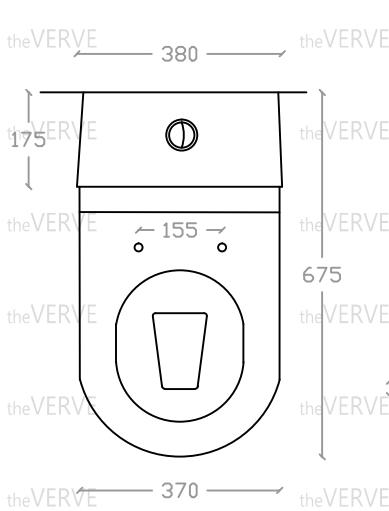

theVERVE TANITO VW 2045

Close-Coupled Washdown WC

Size : L675mm x W380mm x H790mm

P Trap: 180mm

S Trap: 220/250mm

Top view

Side view

Front view

*ALL MEASUREMENT ARE CORRECT AS PER DATE OF MEASUREMENT

*ALL DIMENSION TOLERANCE ± 10 mm

*WEIGHT TOLERANCE $\pm 5\%$

Measurement By:	Rebekah & Richie	Verified By:		Prepared By:	Victor
	20.05.2022				16.07.2025