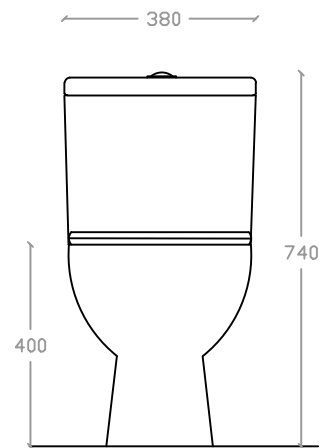

## theVERVE TANITO VW 2035

Rimless Close-Coupled Washdown WC

Size : L660mm x W380mm x H740mm

S Trap: 250mm

Top view

Side view

Front view

Measurement By:	Rebekah & Hui Yu	Verified By:	Karna	Prepared By:	Rebekah
	01.12.2022		01.12.2022		02.12.2022