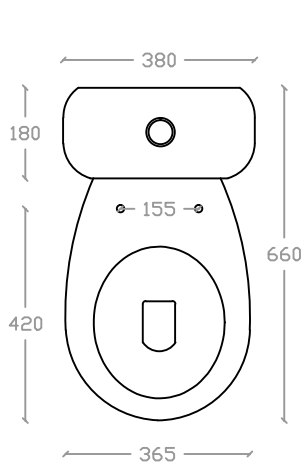

## theVERVE TANITO VW 2035

Rimless Close-Coupled Washdown WC

Size : L660mm x W380mm x H740mm

S Trap: 250mm

Top view

Side view

Front view

Measurement By:	Rebekah & Hui Yu	Verified By:	Karna	Prepared By:	Rebekah
	01.12.2022		01.12.2022		02.12.2022