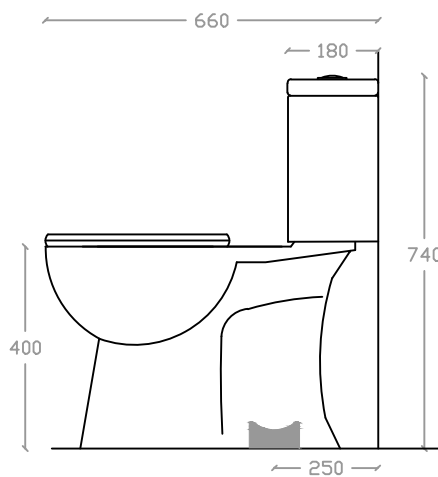

## theVERVE TANITO VW 2035

Rimless Close-Coupled Washdown WC

Size : L660mm x W380mm x H740mm

S Trap: 250mm

Top view

Side view

Front view

Measurement By:	Rebekah & Hui Yu	Verified By:	Karna	Prepared By:	Rebekah
	01.12.2022		01.12.2022		02.12.2022