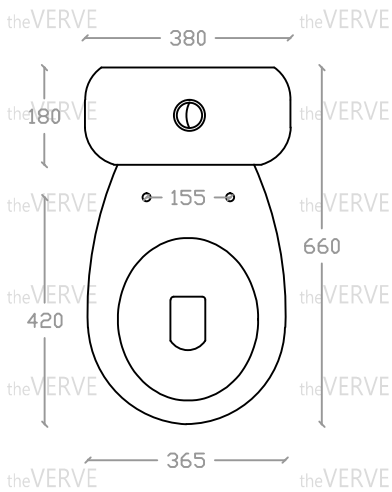

theVERVE TANITO VW 2035

Rimless Close-Coupled Washdown WC

Size : L660mm x W380mm x H740mm

P Trap: 180mm

S Trap: 250mm

Top view

Side view

Front view

*ALL MEASUREMENT ARE CORRECT AS PER DATE OF MEASUREMENT

*ALL DIMENSION TOLERANCE ± 10 mm

*WEIGHT TOLERANCE $\pm 5\%$

Measurement By:	Rebekah & Hui Yu	Verified By:	Karna	Prepared By:	Victor
	01.12.2022		01.12.2022		16.07.2025