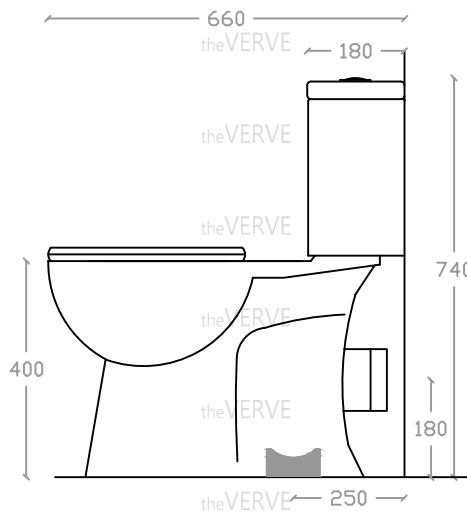

theVERVE TANITO VW 2035

Rimless Close-Coupled Washdown WC

Size : L660mm x W380mm x H740mm

P Trap: 180mm

S Trap: 250mm

Top view

Side view

Front view

*ALL MEASUREMENT ARE CORRECT AS PER DATE OF MEASUREMENT

*ALL DIMENSION TOLERANCE ± 10 mm

*WEIGHT TOLERANCE $\pm 5\%$

Measurement By:	Rebekah & Hui Yu	Verified By:	Karna	Prepared By:	Victor
	01.12.2022		01.12.2022		16.07.2025