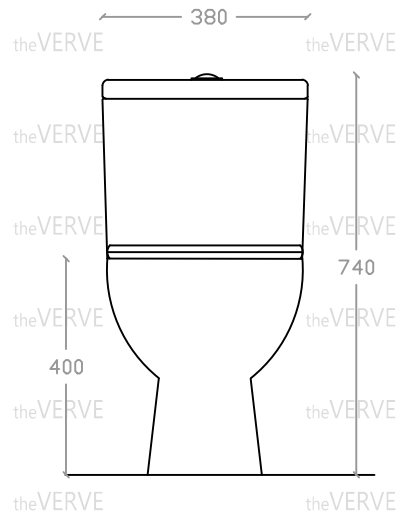

theVERVE TANITO VW 2035

Rimless Close-Coupled Washdown WC

Size : L660mm x W380mm x H740mm

P Trap: 180mm

S Trap: 250mm

Top view

Side view

Front view

*ALL MEASUREMENT ARE CORRECT AS PER DATE OF MEASUREMENT

*ALL DIMENSION TOLERANCE ± 10 mm

*WEIGHT TOLERANCE $\pm 5\%$

Measurement By:	Rebekah & Hui Yu	Verified By:	Karna	Prepared By:	Victor
	01.12.2022		01.12.2022		16.07.2025