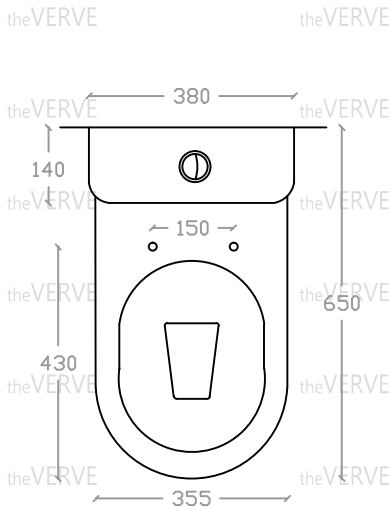

theVERVE TANITO VW 2025

Rimless Close-Coupled Washdown WC

Size : L650mm x W380mm x H770mm

P Trap: 180mm

S Trap: 250mm

Top view

Side view

Front view

*ALL MEASUREMENT ARE CORRECT AS PER DATE OF MEASUREMENT

*ALL DIMENSION TOLERANCE $\pm 10\text{mm}$

*WEIGHT TOLERANCE $\pm 5\%$

Measurement By:	Rebekah & Hui Yu	Verified By:	Ms Chen	Prepared By:	Victor
	17.11.2022		17.11.2022		16.07.2025