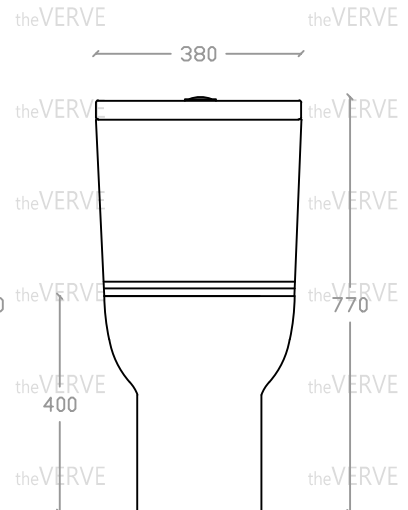

theVERVE TANITO VW 2025

Rimless Close-Coupled Washdown WC

Size : L650mm x W380mm x H770mm

P Trap: 180mm

S Trap: 250mm

Top view

Side view

Front view

*ALL MEASUREMENT ARE CORRECT AS PER DATE OF MEASUREMENT

*ALL DIMENSION TOLERANCE $\pm 10\text{mm}$

*WEIGHT TOLERANCE $\pm 5\%$

Measurement By:	Rebekah & Hui Yu	Verified By:	Ms Chen	Prepared By:	Victor
	17.11.2022		17.11.2022		16.07.2025