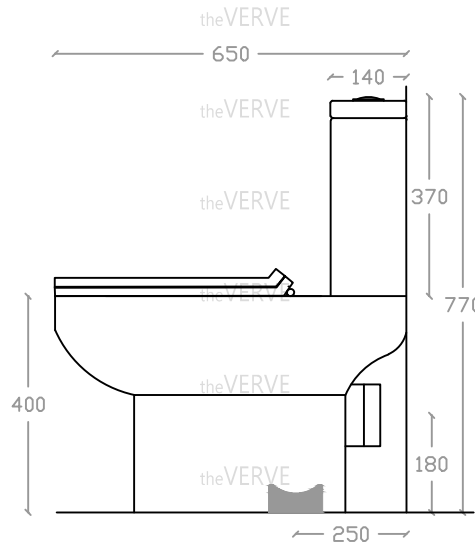

theVERVE TANITO VW 2025

Rimless Close-Coupled Washdown WC

Size : L650mm x W380mm x H770mm

P Trap: 180mm

S Trap: 250mm

Top view

Side view

Front view

*ALL MEASUREMENT ARE CORRECT AS PER DATE OF MEASUREMENT

*ALL DIMENSION TOLERANCE $\pm 10\text{mm}$

*WEIGHT TOLERANCE $\pm 5\%$

Measurement By:	Rebekah & Hui Yu	Verified By:	Ms Chen	Prepared By:	Victor
	17.11.2022		17.11.2022		16.07.2025