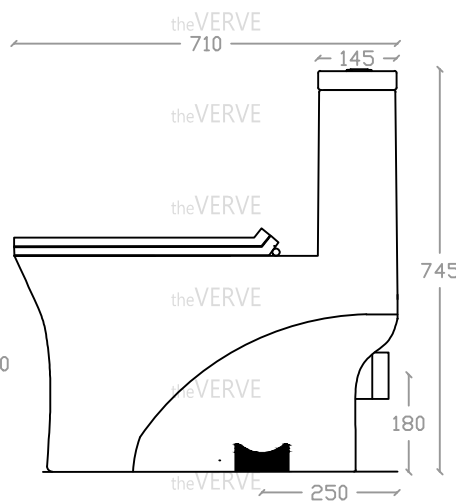

theVERVE TANITO VW 1075

Rimless Washdown One-Piece WC Suite

Size : L710mm x W360mm x H745mm

P Trap: 180mm

S Trap: 250mm

Top view

Side view

Front view

*ALL MEASUREMENT ARE CORRECT AS PER DATE OF MEASUREMENT

*ALL DIMENSION TOLERANCE ± 10 mm

*WEIGHT TOLERANCE $\pm 5\%$

Measurement By:	Victor	Verified By:		Prepared By:	Victor
	22.05.2024				16.07.2025

the **VERVE**
COLLEZIONE DI LUSO