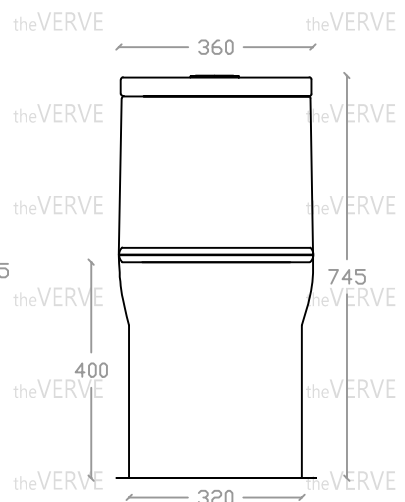

theVERVE TANITO VW 1075

Rimless Washdown One-Piece WC Suite

Size : L710mm x W360mm x H745mm

P Trap: 180mm

S Trap: 250mm

Top view

Side view

Front view

*ALL MEASUREMENT ARE CORRECT AS PER DATE OF MEASUREMENT

*ALL DIMENSION TOLERANCE ± 10 mm

*WEIGHT TOLERANCE $\pm 5\%$

Measurement By:	Victor	Verified By:		Prepared By:	Victor
	22.05.2024				16.07.2025

the **VERVE**
COLLEZIONE DI LUSO