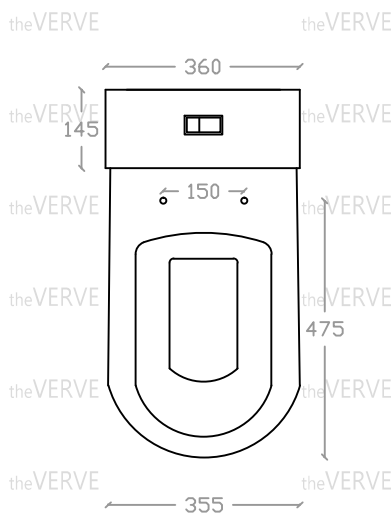

theVERVE TANITO VW 1075

Rimless Washdown One-Piece WC Suite

Size : L710mm x W360mm x H745mm

P Trap: 180mm

S Trap: 250mm

Top view

Side view

Front view

*ALL MEASUREMENT ARE CORRECT AS PER DATE OF MEASUREMENT

*ALL DIMENSION TOLERANCE ± 10 mm

*WEIGHT TOLERANCE $\pm 5\%$

Measurement By:	Victor	Verified By:		Prepared By:	Victor
	22.05.2024				16.07.2025

the **VERVE**
COLLEZIONE DI LUSO