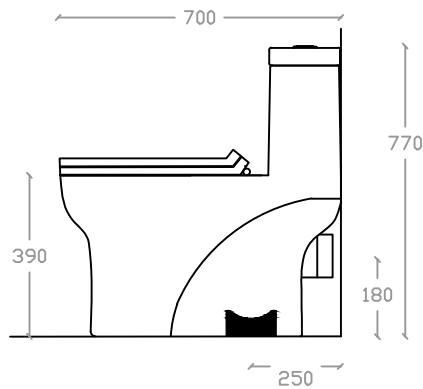

theVERVE TANITO VW 1065

Rimless Washdown One-Piece WC Suite

Size : L700mm x W370mm x H770mm

P Trap: 180mm

S Trap: 250mm

Top view

Side view

Front view

Measurement By:	Rebekah & Hui Yu	Verified By:		Prepared By:	Rebekah
	23.02.2024				23.02.2024

the **VERVE**
COLLEZIONE DI LUSO