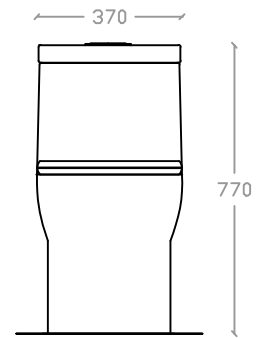

theVERVE TANITO VW 1065

Rimless Washdown One-Piece WC Suite

Size : L700mm x W370mm x H770mm

P Trap: 180mm

S Trap: 250mm

Top view

Side view

Front view