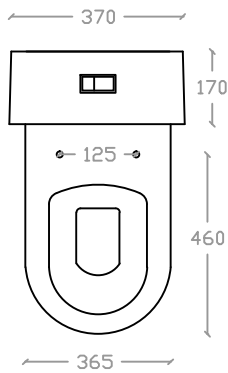

theVERVE TANITO VW 1065

Rimless Washdown One-Piece WC Suite

Size : L700mm x W370mm x H770mm

P Trap: 180mm

S Trap: 250mm

Top view

Side view

Front view