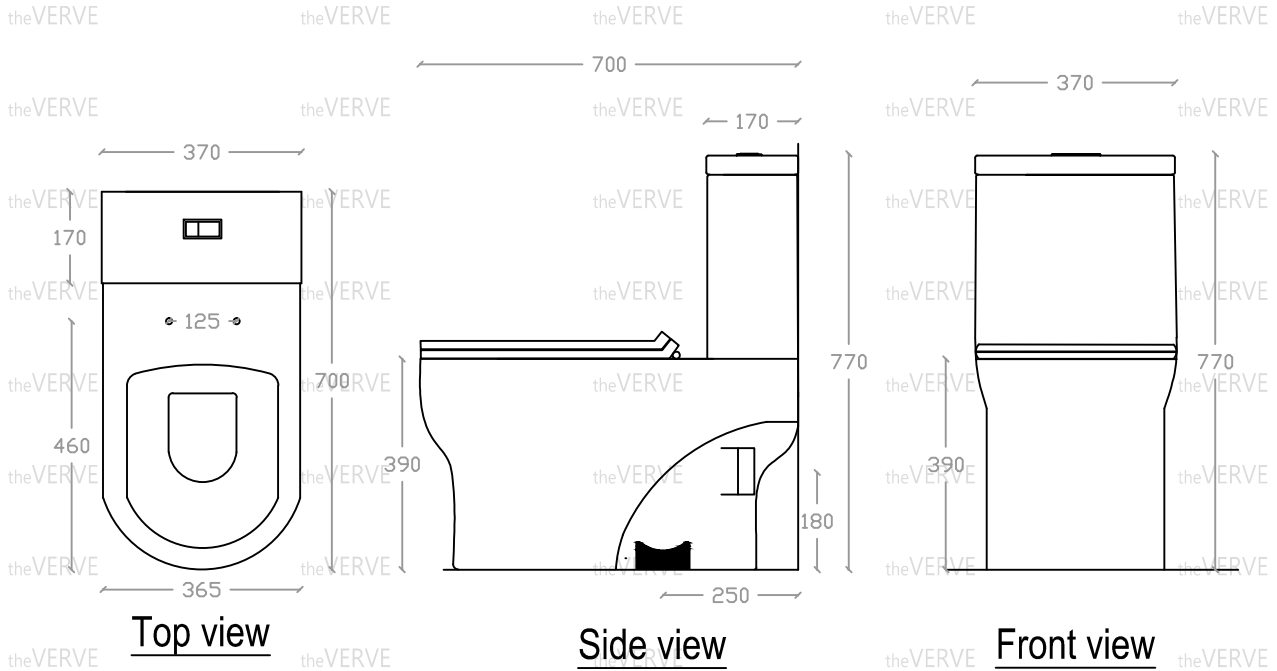

theVERVE TANITO VW 1065

Rimless Washdown One-Piece WC Suite

Size : L700mm x W370mm x H770mm

P Trap: 180mm

S Trap: 250mm

*ALL MEASUREMENT ARE CORRECT AS PER DATE OF MEASUREMENT

*ALL DIMENSION TOLERANCE $\pm 10\text{mm}$

*WEIGHT TOLERANCE $\pm 5\%$

Measurement By:	Rebekah & Hui Yu	Verified By:		Prepared By:	Victor
	23.02.2024				16.07.2025

the **VERVE**
COLLEZIONE DI LUSO