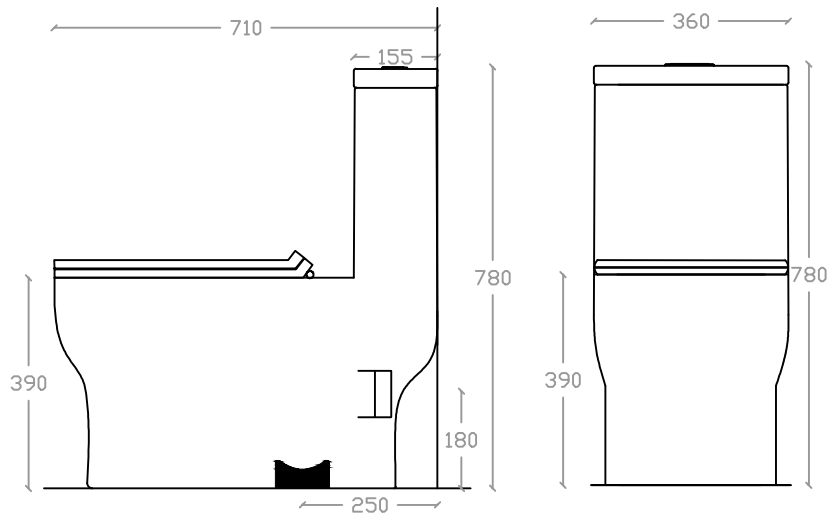

theVERVE TANITO VW 1055

Rimless Washdown One-Piece WC Suite
 Size : L710mm x W360mm x H780mm

P Trap: 180mm

S Trap: 250mm

Top view

Side view

Front view

Measurement By:	Rebekah & Richie	Verified By:		Prepared By:	Rebekah
	17.10.2022				17.10.2022