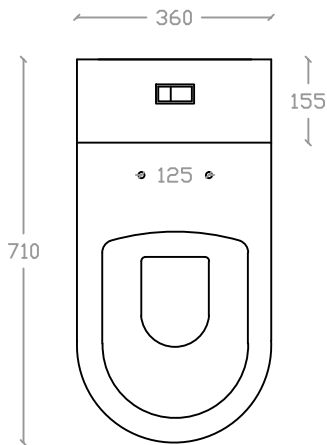

theVERVE TANITO VW 1055

Rimless Washdown One-Piece WC Suite
 Size : L710mm x W360mm x H780mm

P Trap: 180mm

S Trap: 250mm

Top view

Side view

Front view

Measurement By:	Rebekah & Richie	Verified By:		Prepared By:	Rebekah
	17.10.2022				17.10.2022