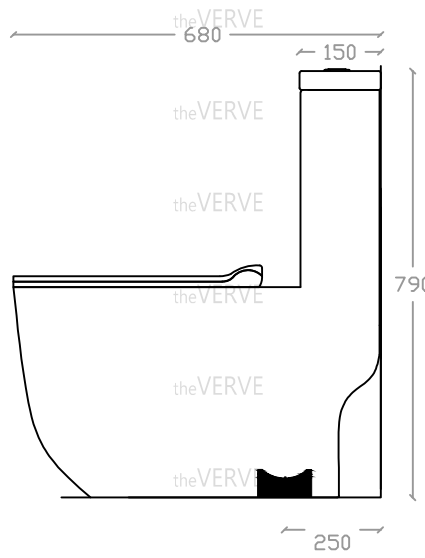

## theVERVE TANITO VW 1015

Rimless Washdown One-Piece WC Suite

Size : L680mm x W370mm x H790mm

S Trap: 250mm

Top view

Side view

Front view

\*ALL MEASUREMENT ARE CORRECT AS PER DATE OF MEASUREMENT

\*ALL DIMENSION TOLERANCE  $\pm 10$ mm

\*WEIGHT TOLERANCE  $\pm 5\%$

Measurement By:	Victor & Karna & Eric	Verified By:		Prepared By:	Victor
	17.12.2024				16.07.2025

the **VERVE**  
COLLEZIONE DI LUSO