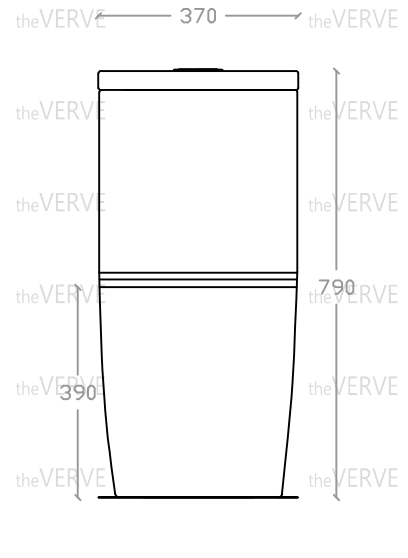

## theVERVE TANITO VW 1015

Rimless Washdown One-Piece WC Suite

Size : L680mm x W370mm x H790mm

S Trap: 250mm

Top view

Side view

Front view

\*ALL MEASUREMENT ARE CORRECT AS PER DATE OF MEASUREMENT

\*ALL DIMENSION TOLERANCE  $\pm 10$ mm

\*WEIGHT TOLERANCE  $\pm 5\%$

Measurement By:	Victor & Karna & Eric	Verified By:		Prepared By:	Victor
	17.12.2024				16.07.2025

the **VERVE**  
COLLEZIONE DI LUSO