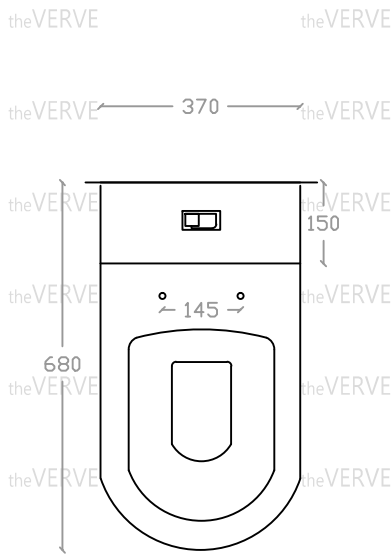

## theVERVE TANITO VW 1015

Rimless Washdown One-Piece WC Suite

Size : L680mm x W370mm x H790mm

S Trap: 250mm

Top view

Side view

Front view

\*ALL MEASUREMENT ARE CORRECT AS PER DATE OF MEASUREMENT

\*ALL DIMENSION TOLERANCE  $\pm 10$ mm

\*WEIGHT TOLERANCE  $\pm 5\%$

Measurement By:	Victor & Karna & Eric	Verified By:		Prepared By:	Victor
	17.12.2024				16.07.2025

the **VERVE**  
COLLEZIONE DI LUSO