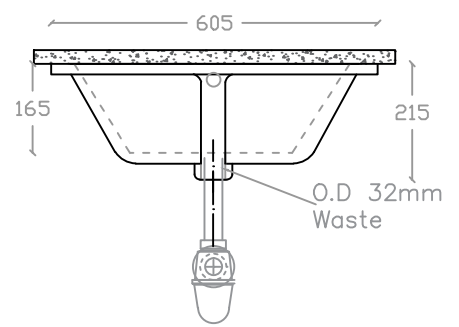

theVERVE TANITO VU 2085

Undercounter Basin

Basin : L415mm x W605mm x H215mm

Top view

Side view

Front view

Measurement By:	Rebekah & Victor	Verified By:		Prepared By:	Victor
	05&07.03.2024				20.03.2024

the **VERVE**
COLLEZIONE DI LUSO