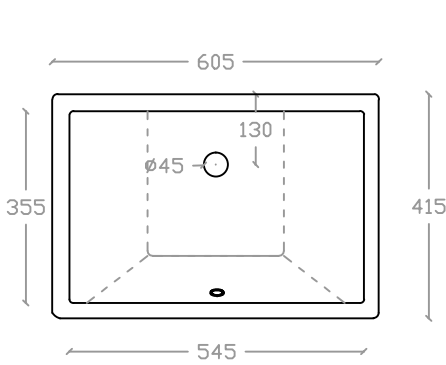

theVERVE TANITO VU 2085

Undercounter Basin

Basin : L415mm x W605mm x H215mm

Top view

Side view

Front view

Measurement By:	Rebekah & Victor	Verified By:		Prepared By:	Victor
	05&07.03.2024				20.03.2024

the **VERVE**
COLLEZIONE DI LUSO