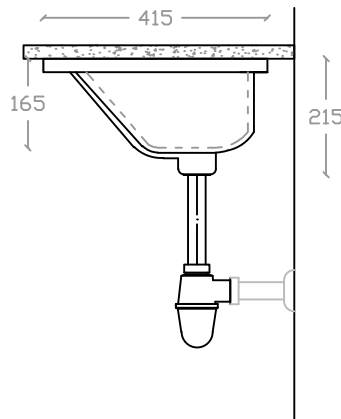

theVERVE TANITO VU 2085

Undercounter Basin

Basin : L415mm x W605mm x H215mm

Top view

Side view

Front view

Measurement By:	Rebekah & Victor	Verified By:		Prepared By:	Victor
	05&07.03.2024				20.03.2024

the **VERVE**
COLLEZIONE DI LUSO