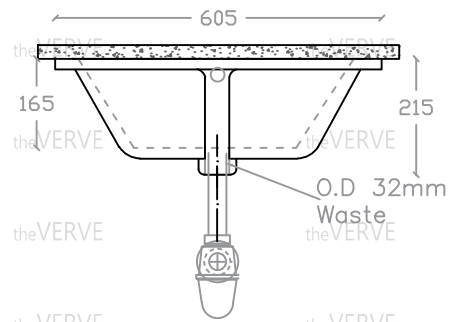

theVERVE TANITO VU 2085

Undercounter Basin

Basin : L415mm x W605mm x H215mm

Top view

Side view

Front view

*ALL MEASUREMENT ARE CORRECT AS PER DATE OF MEASUREMENT

*ALL DIMENSION TOLERANCE $\pm 10\text{mm}$

*WEIGHT TOLERANCE $\pm 5\%$

Measurement By:	Rebekah & Victor	Verified By:		Prepared By:	Victor
	05&07.03.2024				15.07.2025

the **VERVE**
COLLEZIONE DI LUSO