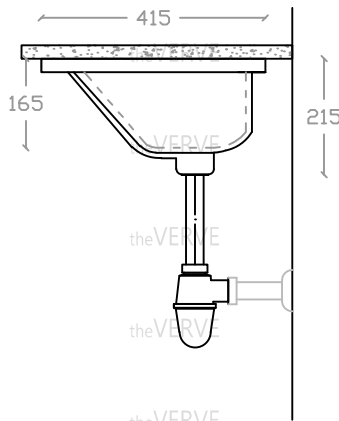

theVERVE TANITO VU 2085

Undercounter Basin

Basin : L415mm x W605mm x H215mm

Top view

Side view

Front view

*ALL MEASUREMENT ARE CORRECT AS PER DATE OF MEASUREMENT

*ALL DIMENSION TOLERANCE $\pm 10\text{mm}$

*WEIGHT TOLERANCE $\pm 5\%$

Measurement By:	Rebekah & Victor	Verified By:		Prepared By:	Victor
	05&07.03.2024				15.07.2025

the **VERVE**
COLLEZIONE DI LUSO