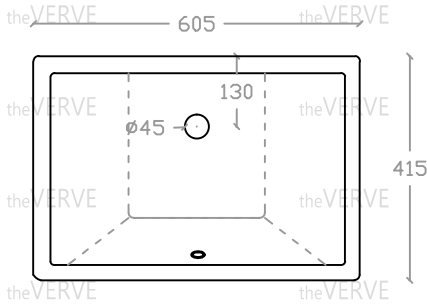

theVERVE TANITO VU 2085

Undercounter Basin

Basin : L415mm x W605mm x H215mm

Top view

Side view

Front view

*ALL MEASUREMENT ARE CORRECT AS PER DATE OF MEASUREMENT

*ALL DIMENSION TOLERANCE $\pm 10\text{mm}$

*WEIGHT TOLERANCE $\pm 5\%$

Measurement By:	Rebekah & Victor	Verified By:		Prepared By:	Victor
	05&07.03.2024				15.07.2025

the **VERVE**
COLLEZIONE DI LUSO