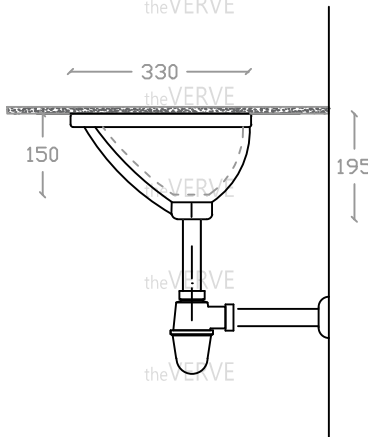

# theVERVE TANITO VU 2075

Undercounter Basin

Basin : L330mm x W390mm x H195mm

Top view

Side view

Front view

\*ALL MEASUREMENT ARE CORRECT AS PER DATE OF MEASUREMENT

\*ALL DIMENSION TOLERANCE  $\pm 10\text{mm}$

\*WEIGHT TOLERANCE  $\pm 5\%$

Measurement By:	Rebekah & Victor	Verified By:		Prepared By:	Victor
	18.03.2024				15.07.2025

the **VERVE**  
COLLEZIONE DI LUSO