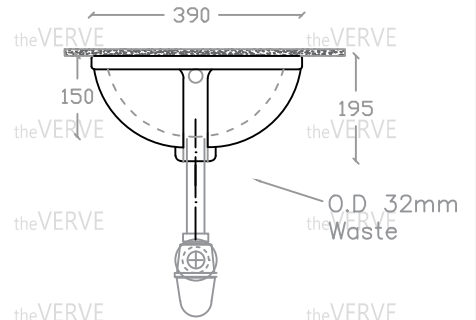

# theVERVE TANITO VU 2075

Undercounter Basin

Basin : L330mm x W390mm x H195mm

Top view

Side view

Front view

\*ALL MEASUREMENT ARE CORRECT AS PER DATE OF MEASUREMENT

\*ALL DIMENSION TOLERANCE  $\pm 10\text{mm}$

\*WEIGHT TOLERANCE  $\pm 5\%$

Measurement By:	Rebekah & Victor	Verified By:		Prepared By:	Victor
	18.03.2024				15.07.2025

the **VERVE**  
COLLEZIONE DI LUSO