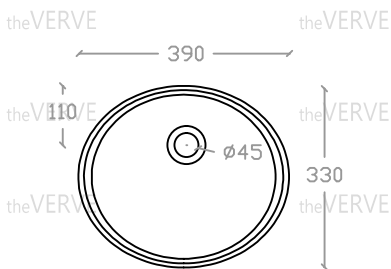

# theVERVE TANITO VU 2075

Undercounter Basin

Basin : L330mm x W390mm x H195mm

Top view

Side view

Front view

\*ALL MEASUREMENT ARE CORRECT AS PER DATE OF MEASUREMENT

\*ALL DIMENSION TOLERANCE  $\pm 10\text{mm}$

\*WEIGHT TOLERANCE  $\pm 5\%$

Measurement By:	Rebekah & Victor	Verified By:		Prepared By:	Victor
	18.03.2024				15.07.2025

the **VERVE**  
COLLEZIONE DI LUSO