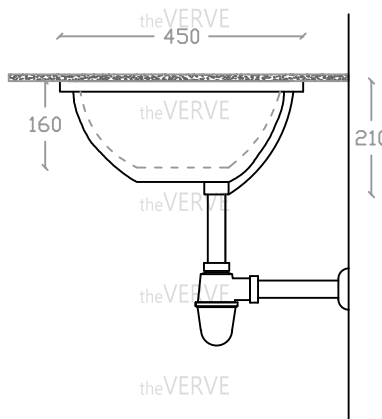

# theVERVE TANITO VU 2065

Undercounter Basin  
 Basin : L450mm x W655mm x H210mm

Top view

Side view

Front view

- \*ALL MEASUREMENT ARE CORRECT AS PER DATE OF MEASUREMENT
- \*ALL DIMENSION TOLERANCE  $\pm 10\text{mm}$
- \*WEIGHT TOLERANCE  $\pm 5\%$