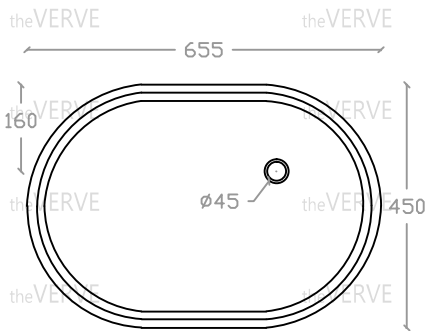

# theVERVE TANITO VU 2065

Undercounter Basin  
 Basin : L450mm x W655mm x H210mm

Top view

Side view

Front view

- \*ALL MEASUREMENT ARE CORRECT AS PER DATE OF MEASUREMENT
- \*ALL DIMENSION TOLERANCE  $\pm 10\text{mm}$
- \*WEIGHT TOLERANCE  $\pm 5\%$

Measurement By:	Rebekah & Victor	Verified By:		Prepared By:	Victor
	05.03.2024				15.07.2025