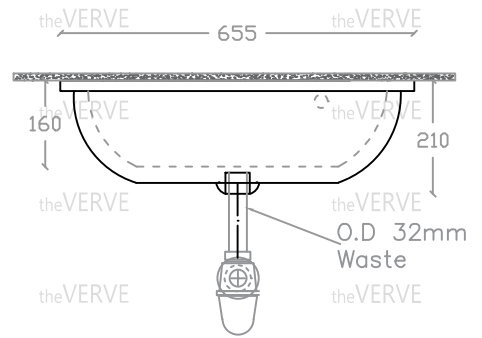

# theVERVE TANITO VU 2065

Undercounter Basin  
 Basin : L450mm x W655mm x H210mm

Top view

Side view

Front view

- \*ALL MEASUREMENT ARE CORRECT AS PER DATE OF MEASUREMENT
- \*ALL DIMENSION TOLERANCE  $\pm 10\text{mm}$
- \*WEIGHT TOLERANCE  $\pm 5\%$