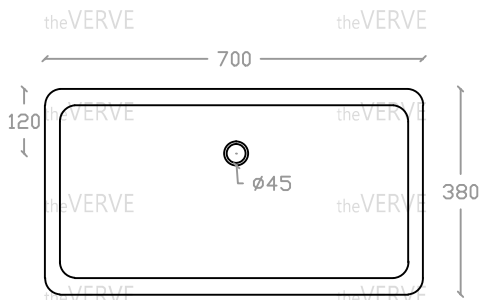

theVERVE TANITO VU 2055

Undercounter Basin

Basin : L380mm x W700mm x H190mm

Top view

Side view

Front view

*ALL MEASUREMENT ARE CORRECT AS PER DATE OF MEASUREMENT

*ALL DIMENSION TOLERANCE $\pm 10\text{mm}$

*WEIGHT TOLERANCE $\pm 5\%$

Measurement By:	Victor & Kajim	Verified By:		Prepared By:	Victor
	17.07.2024				15.07.2025

the **VERVE**
COLLEZIONE DI LUSO