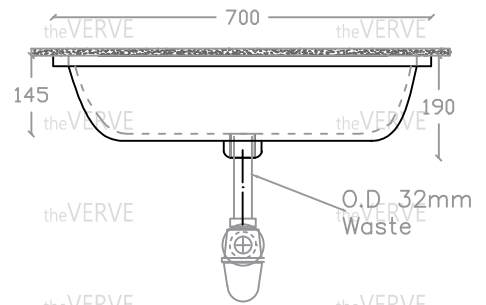

theVERVE TANITO VU 2055

Undercounter Basin

Basin : L380mm x W700mm x H190mm

Top view

Side view

Front view

*ALL MEASUREMENT ARE CORRECT AS PER DATE OF MEASUREMENT

*ALL DIMENSION TOLERANCE $\pm 10\text{mm}$

*WEIGHT TOLERANCE $\pm 5\%$

Measurement By:	Victor & Kajim	Verified By:		Prepared By:	Victor
	17.07.2024				15.07.2025

the **VERVE**
COLLEZIONE DI LUSO