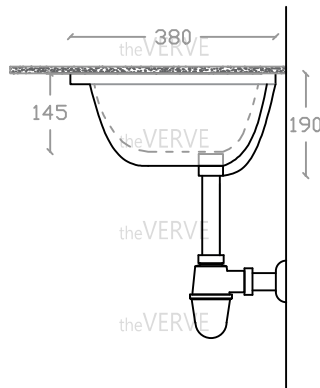

theVERVE TANITO VU 2055

Undercounter Basin

Basin : L380mm x W700mm x H190mm

Top view

Side view

Front view

*ALL MEASUREMENT ARE CORRECT AS PER DATE OF MEASUREMENT

*ALL DIMENSION TOLERANCE $\pm 10\text{mm}$

*WEIGHT TOLERANCE $\pm 5\%$

Measurement By:	Victor & Kajim	Verified By:		Prepared By:	Victor
	17.07.2024				15.07.2025

the **VERVE**
COLLEZIONE DI LUSO